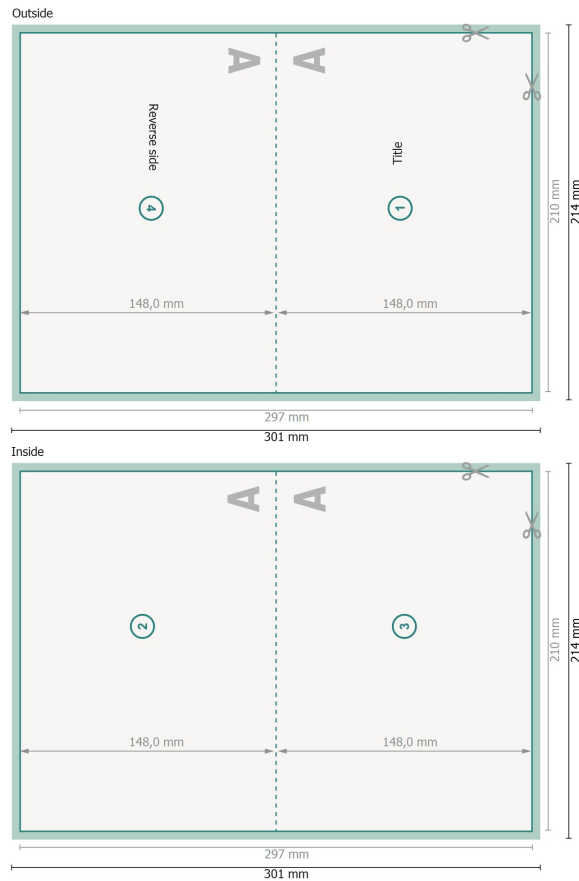

Folded cards with spot UV varnish, A5 landscape, long side creasing

1 fold

Dataformat (incl. 2 mm bleed):

30,1 x 21,4 cm

bleed:

2 mm

Trimmed size:

29,7 x 21 cm

Trimmed size (closed):

21 x 14,8 cm

Safety margin:

4 mm

Maintaining space between the text/information and the edge of the trimmed format prevents undesirable cuts.

Explanation of symbols

 Bleed

 Reading direction

 Trimmed size

 Data format

 We will cut/perforate your product here

 Creasing/Folding

Please note:

Allow for trim allowance and safety margin according to instructions.

Arrange background graphics, images or graphics up to the edge of the data format.

Tolerances may occur during production due to cutting, punching and folding processes.

Printing data: Instructions and templates can be found under the menu item *Printing data* at www.onlineprinters.co.uk