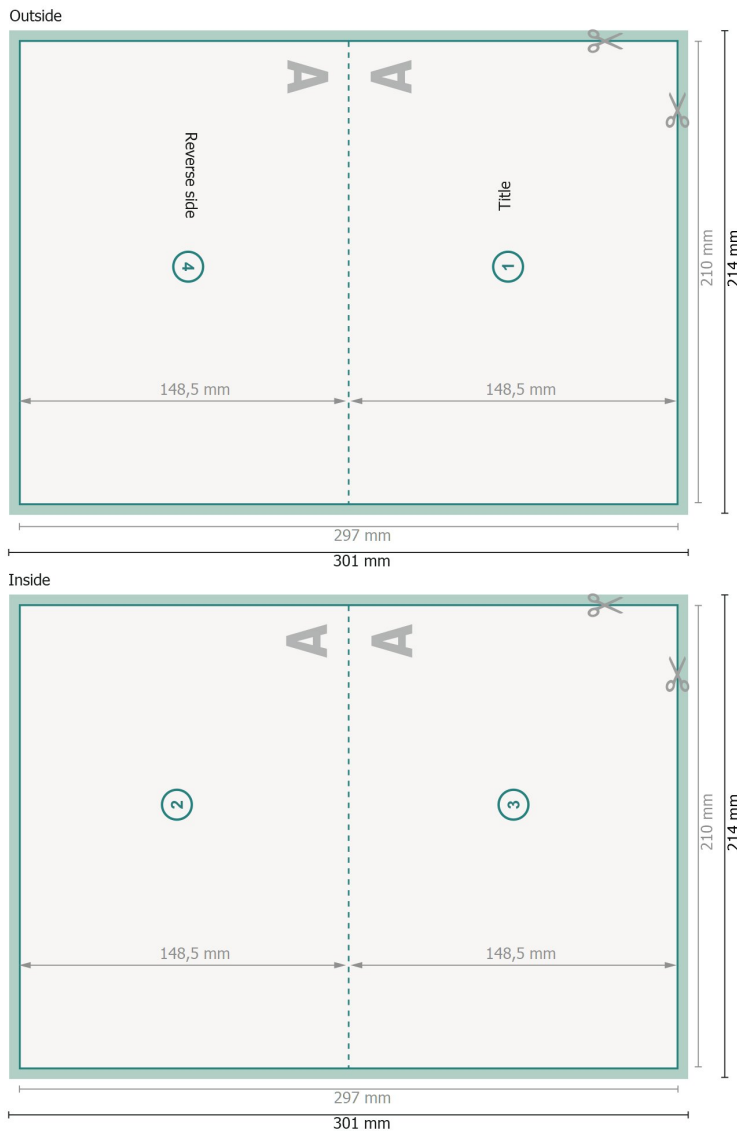

Folded cards with spot UV varnish, A5 landscape, long side creasing

1 fold

Format view rotated by 90 degrees.

Dataformat (incl. 2 mm bleed):

30,1 x 21,4 cm

bleed:

2 mm

Trimmed size:

29,7 x 21 cm

Trimmed size (closed):

21 x 14,8 cm

Safety margin:

4 mm

Maintaining space between the text/information and the edge of the trimmed format prevents undesirable cuts.

Explanation of symbols

-  Bleed
-  Reading direction
-  Trimmed size
-  Data format
-  We will cut/perforate your product here
-  Creasing/Folding

Please note:

Allow for trim allowance and safety margin according to instructions.

Arrange background graphics, images or graphics up to the edge of the data format.

Tolerances may occur during production due to cutting, punching and folding processes.