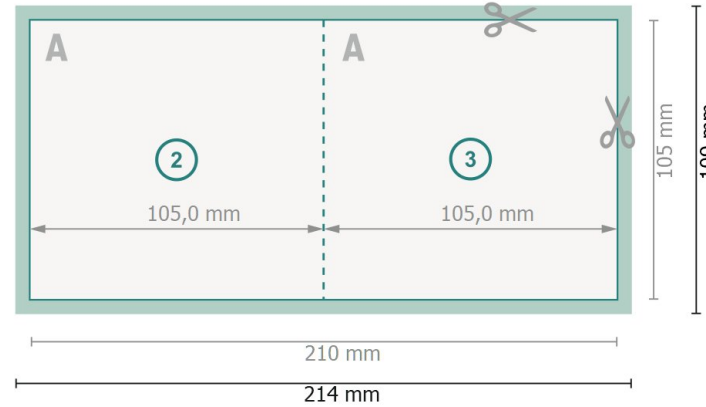

Folded Cards with spot relief varnish, A6-Square

1 fold

Outside

Inside

Dataformat (incl. 2 mm bleed):

21,4 x 10,9 cm

bleed:

2 mm

Trimmed size:

21 x 10,5 cm

Trimmed size (closed):

10,5 x 10,5 cm

Safety margin:

4 mm

Maintaining space between the text/information and the edge of the trimmed format prevents undesirable cuts.

Please note:

Allow for trim allowance and safety margin according to instructions.

Arrange background graphics, images or graphics up to the edge of the data format.

Tolerances may occur during production due to cutting, punching and folding processes.