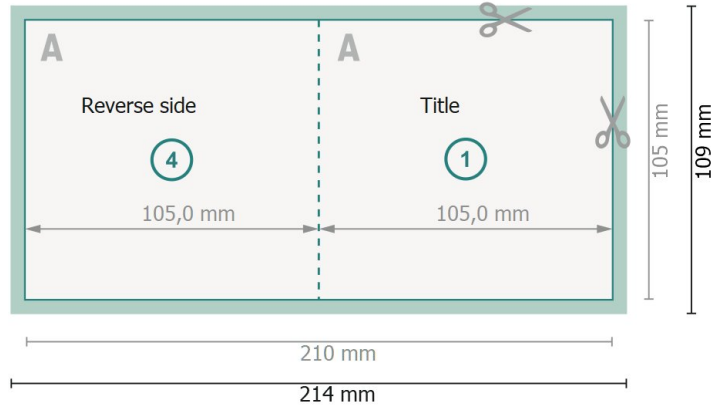

Folded Cards with spot relief varnish, A6-Square

1 fold

Outside

Inside

Dataformat (incl. 2 mm bleed):

21,4 x 10,9 cm

bleed:

2 mm

Trimmed size:

21 x 10,5 cm

Trimmed size (closed):

10,5 x 10,5 cm

Safety margin:

4 mm

Maintaining space between the text/information and the edge of the trimmed format prevents undesirable cuts.

Please note:

Allow for trim allowance and safety margin according to instructions.

Arrange background graphics, images or graphics up to the edge of the data format.

Tolerances may occur during production due to cutting, punching and folding processes.