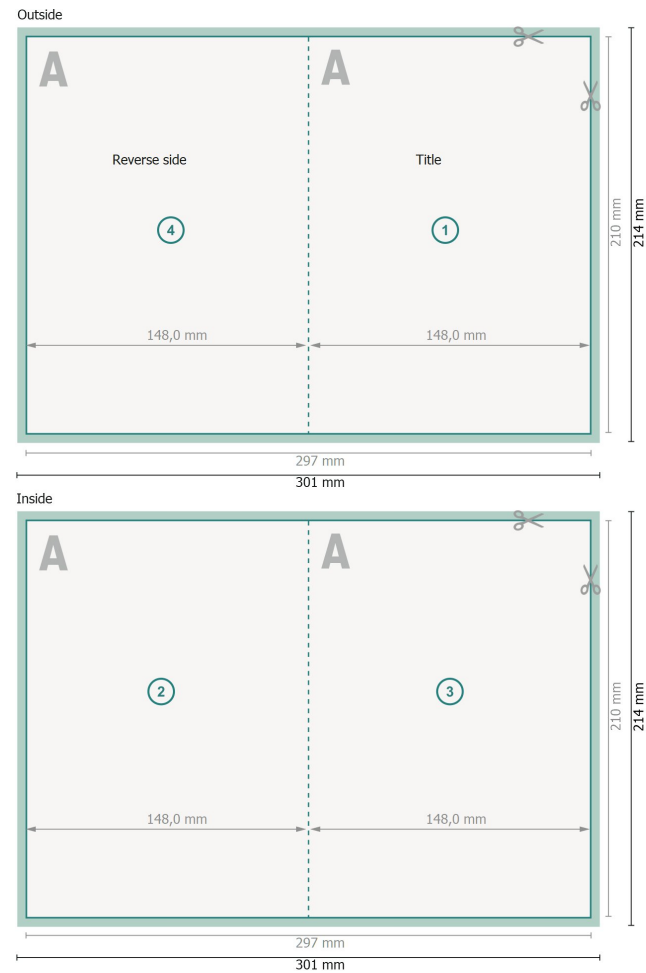

Folded Cards Portrait with spot hot foil stamping, A5

1 fold

Dataformat (incl. 2 mm bleed):

30,1 x 21,4 cm

bleed:

2 mm

Trimmed size:

29,7 x 21 cm

Trimmed size (closed):

14,8 x 21 cm

Safety margin:

4 mm

Maintaining space between the text/information and the edge of the trimmed format prevents undesirable cuts.

Explanation of symbols

 Bleed

 Reading direction

 Trimmed size

 Data format

 We will cut/perforate your product here

 Creasing/Folding

Please note:

Allow for trim allowance and safety margin according to instructions.

Arrange background graphics, images or graphics up to the edge of the data format.

Tolerances may occur during production due to cutting, punching and folding processes.

Printing data: Instructions and templates can be found under the menu item *Printing data* at www.onlineprinters.co.uk