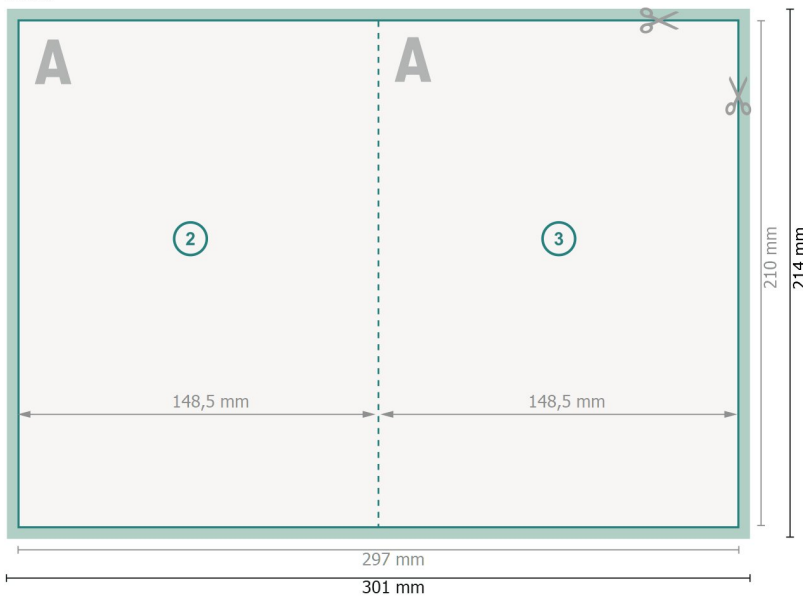

Folded Cards Portrait with spot hot foil stamping, A5

1 fold

Outside

Dataformat (incl. 2 mm bleed):
30,1 x 21,4 cm

bleed:
2 mm

Trimmed size:
29,7 x 21 cm

Trimmed size (closed):
14,8 x 21 cm

Safety margin:
4 mm

Maintaining space between the text/information and the edge of the trimmed format prevents undesirable cuts.

Inside

Explanation of symbols

-  Bleed
-  Reading direction
-  Trimmed size
-  Data format
-  We will cut/perforate your product here
-  Creasing/Folding

Please note:

Allow for trim allowance and safety margin according to instructions.

Arrange background graphics, images or graphics up to the edge of the data format.

Tolerances may occur during production due to cutting, punching and folding processes.