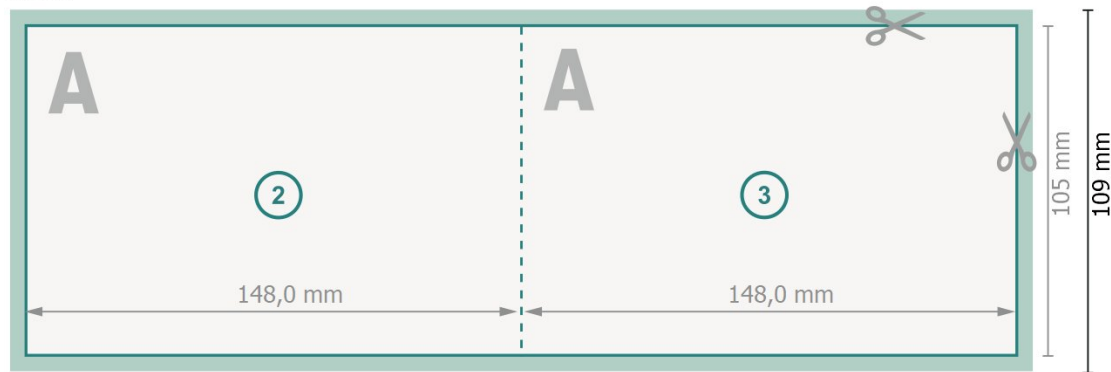

Folded Cards Landscape with spot UV varnish, A6

1 fold

Outside

Inside

Dataformat (incl. 2 mm bleed):

30 x 10,9 cm

bleed:

2 mm

Trimmed size:

29,6 x 10,5 cm

Trimmed size (closed):

14,8 x 10,5 cm

Safety margin:

4 mm

Maintaining space between the text/information and the edge of the trimmed format prevents undesirable cuts.

Explanation of symbols

Arrange background graphics, images or graphics up to the edge of the data format.

Tolerances may occur during production due to cutting, punching and folding processes.

Printing data: Instructions and templates can be found under the menu item *Printing data* at www.onlineprinters.co.uk