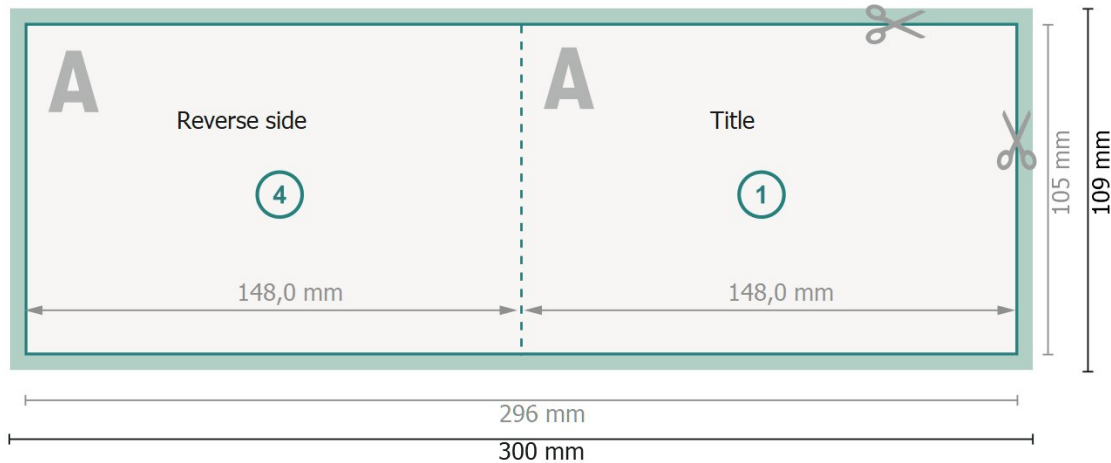

Folded Cards Landscape with spot UV varnish, A6

1 fold

Outside

Inside

Dataformat (incl. 2 mm bleed):

30 x 10,9 cm

bleed:

2 mm

Trimmed size:

29,6 x 10,5 cm

Trimmed size (closed):

14,8 x 10,5 cm

Safety margin:

4 mm

Maintaining space between the text/information and the edge of the trimmed format prevents undesirable cuts.

Explanation of symbols

 Bleed

 Reading direction

 Trimmed size

 Data format

 We will cut/perforate your product here

 Creasing/Folding

Please note:

Allow for trim allowance and safety margin according to instructions.

Arrange background graphics, images or graphics up to the edge of the data format.

Tolerances may occur during production due to cutting, punching and folding processes.

Printing data: Instructions and templates can be found under the menu item *Printing data* at www.onlineprinters.co.uk