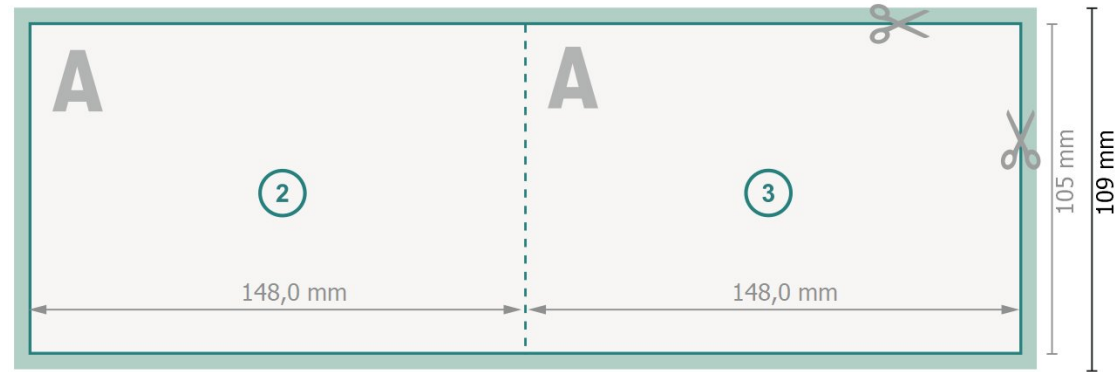

Folded Christmas cards with spot hot foil stamping, landscape, A6

1 fold

Outside

Inside

Dataformat (incl. 2 mm bleed):

30 x 10,9 cm

Trimmed size:

29,6 x 10,5 cm

bleed:

2 mm

Trimmed size (closed):

14,8 x 10,5 cm

Safety margin:

4 mm

Maintaining space between the text/information and the edge of the trimmed format prevents undesirable cuts.

Explanation of symbols

Arrange background graphics, images or graphics up to the edge of the data format.

Tolerances may occur during production due to cutting, punching and folding processes.

Printing data: Instructions and templates can be found under the menu item *Printing data* at www.onlineprinters.co.uk