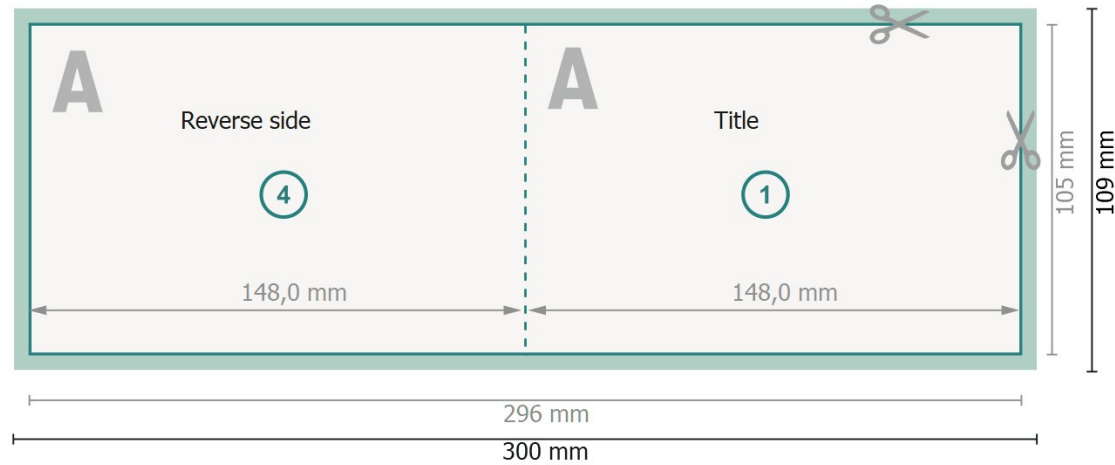

Folded Christmas cards with spot hot foil stamping, landscape, A6

1 fold

Outside

Inside

Dataformat (incl. 2 mm bleed):

30 x 10,9 cm

Trimmed size:

29,6 x 10,5 cm

bleed:

2 mm

Trimmed size (closed):

14,8 x 10,5 cm

Safety margin:

4 mm

Maintaining space between the text/information and the edge of the trimmed format prevents undesirable cuts.

Explanation of symbols

Arrange background graphics, images or graphics up to the edge of the data format.

Tolerances may occur during production due to cutting, punching and folding processes.

Printing data: Instructions and templates can be found under the menu item *Printing data* at www.onlineprinters.co.uk