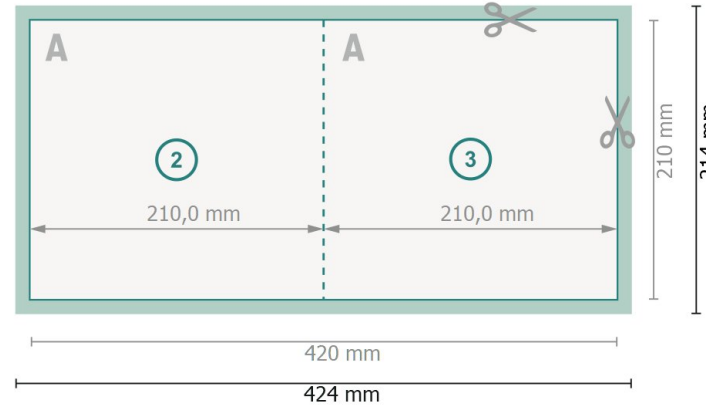

Folded Cards with spot hot foil stamping, A4-Square

1 fold

Outside

Inside

Dataformat (incl. 2 mm bleed):

42,4 x 21,4 cm

bleed:

2 mm

Trimmed size:

42 x 21 cm

Trimmed size (closed):

21 x 21 cm

Safety margin:

4 mm

Maintaining space between the text/information and the edge of the trimmed format prevents undesirable cuts.

Please note:

Allow for trim allowance and safety margin according to instructions.

Arrange background graphics, images or graphics up to the edge of the data format.

Tolerances may occur during production due to cutting, punching and folding processes.