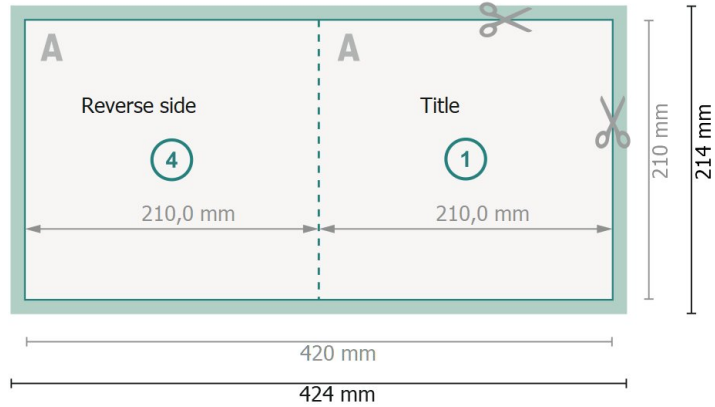

Folded Cards with spot hot foil stamping, A4-Square

1 fold

Outside

Inside

Dataformat (incl. 2 mm bleed):

42,4 x 21,4 cm

bleed:

2 mm

Trimmed size:

42 x 21 cm

Trimmed size (closed):

21 x 21 cm

Safety margin:

4 mm

Maintaining space between the text/information and the edge of the trimmed format prevents undesirable cuts.

Please note:

Allow for trim allowance and safety margin according to instructions.

Arrange background graphics, images or graphics up to the edge of the data format.

Tolerances may occur during production due to cutting, punching and folding processes.