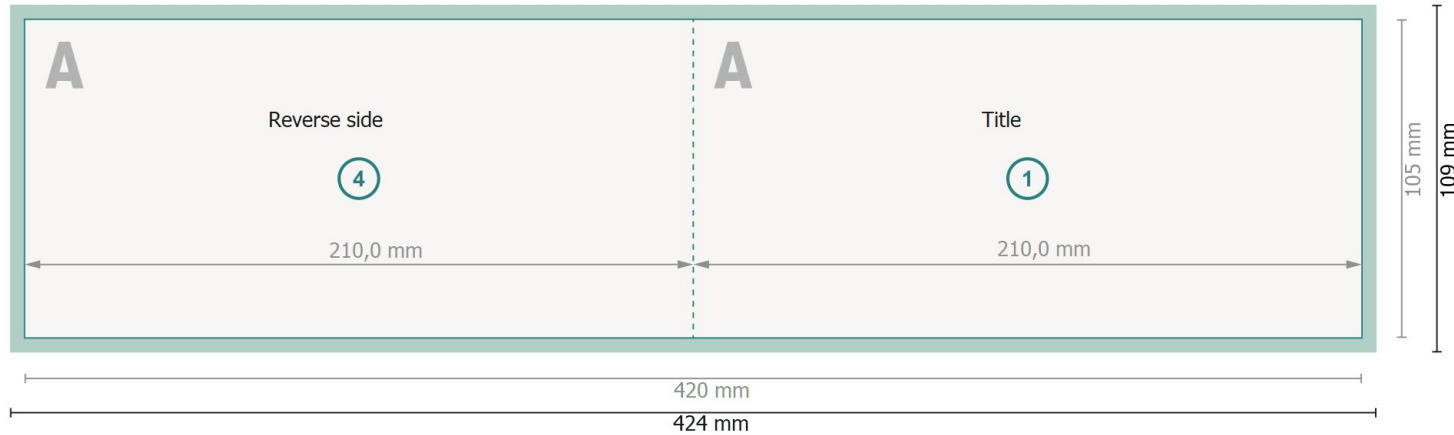

Folded Christmas cards with spot hot foil stamping, landscape, DL

1 fold

Outside

Dataformat (incl. 2 mm bleed):

42,4 x 10,9 cm

Trimmed size:

42 x 10,5 cm

bleed:

2 mm

Trimmed size (closed):

21 x 10,5 cm

Safety margin:

4 mm

Maintaining space between the text/information and the edge of the trimmed format prevents undesirable cuts.

Inside

Explanation of symbols

Arrange background graphics, images or graphics up to the edge of the data format.

Tolerances may occur during production due to cutting, punching and folding processes.

Printing data: Instructions and templates can be found under the menu item *Printing data* at www.onlineprinters.co.uk