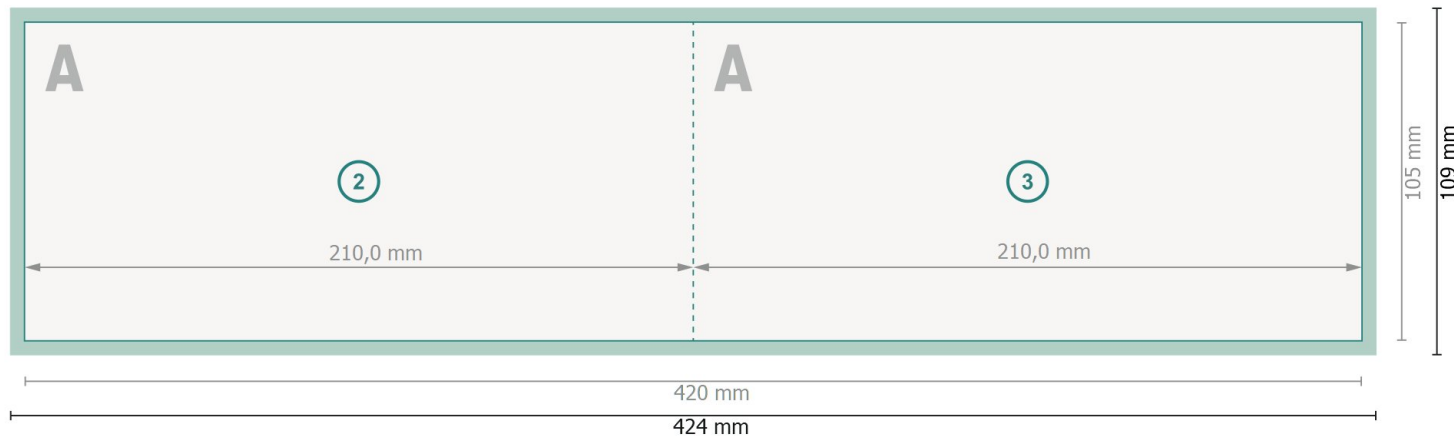

Folded Christmas cards with spot hot foil stamping, landscape, DL

1 fold

Outside

Dataformat (incl. 2 mm bleed):

42,4 x 10,9 cm

Trimmed size:

42 x 10,5 cm

bleed:

2 mm

Trimmed size (closed):

21 x 10,5 cm

Safety margin:

4 mm

Maintaining space between the text/information and the edge of the trimmed format prevents undesirable cuts.

Inside

Explanation of symbols

 Bleed

 Reading direction

 Trimmed size

 Data format

 We will cut/perforate your product here

 Creasing/Folding

Please note:

Allow for trim allowance and safety margin according to instructions.

Arrange background graphics, images or graphics up to the edge of the data format.

Tolerances may occur during production due to cutting, punching and folding processes.

Printing data: Instructions and templates can be found under the menu item *Printing data* at www.onlineprinters.co.uk