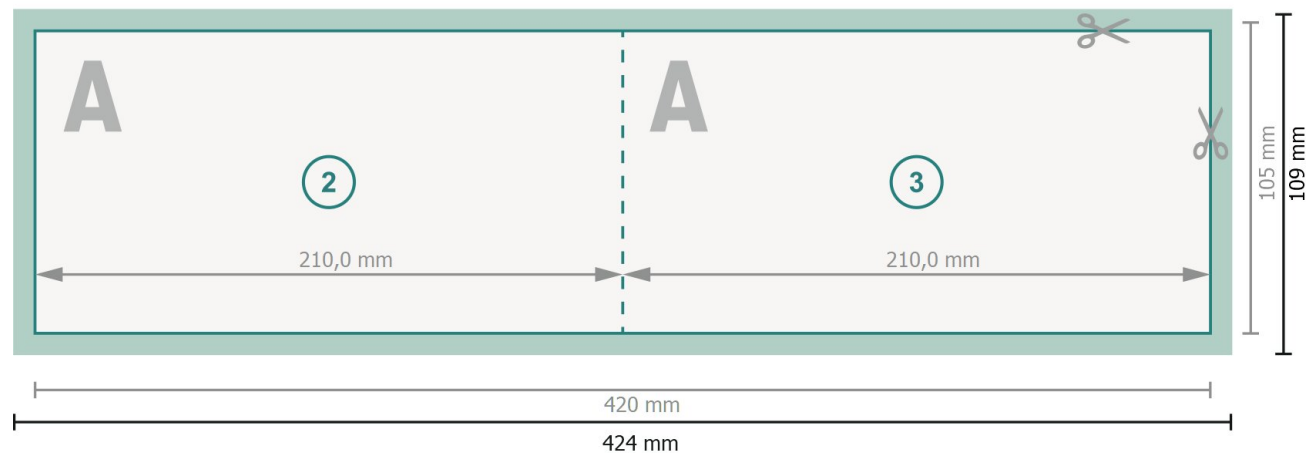

Folded Cards Landscape with spot UV varnish, DL

1 fold

Outside

Dataformat (incl. 2 mm bleed):

42,4 x 10,9 cm

bleed:

2 mm

Trimmed size:

42 x 10,5 cm

Trimmed size (closed):

21 x 10,5 cm

Safety margin:

4 mm

Maintaining space between the text/information and the edge of the trimmed format prevents undesirable cuts.

Inside

Explanation of symbols

 Bleed

 Reading direction

 Trimmed size

 Data format

 We will cut/perforate your product here

 Creasing/Folding

Please note:

Allow for trim allowance and safety margin according to instructions.

Arrange background graphics, images or graphics up to the edge of the data format.

Tolerances may occur during production due to cutting, punching and folding processes.

Printing data: Instructions and templates can be found under the menu item *Printing data* at www.onlineprinters.co.uk