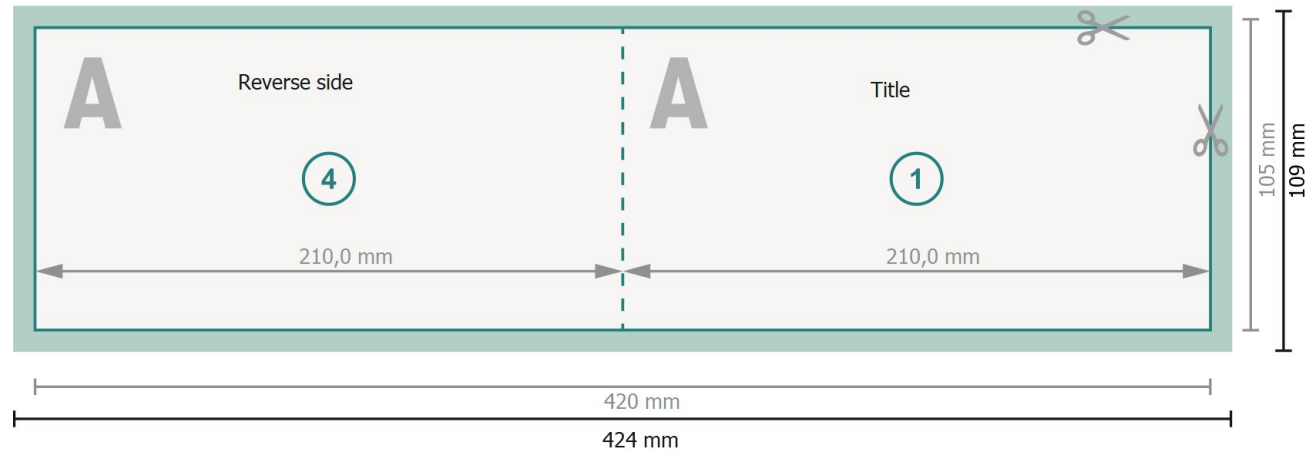

Folded Cards Landscape with spot UV varnish, DL

1 fold

Outside

Dataformat (incl. 2 mm bleed):

42,4 x 10,9 cm

bleed:

2 mm

Trimmed size:

42 x 10,5 cm

Trimmed size (closed):

21 x 10,5 cm

Safety margin:

4 mm

Maintaining space between the text/information and the edge of the trimmed format prevents undesirable cuts.

Inside

Explanation of symbols

 Bleed

 Reading direction

 Trimmed size

 Data format

 We will cut/perforate your product here

 Creasing/Folding

Please note:

Allow for trim allowance and safety margin according to instructions.

Arrange background graphics, images or graphics up to the edge of the data format.

Tolerances may occur during production due to cutting, punching and folding processes.

Printing data: Instructions and templates can be found under the menu item *Printing data* at www.onlineprinters.co.uk