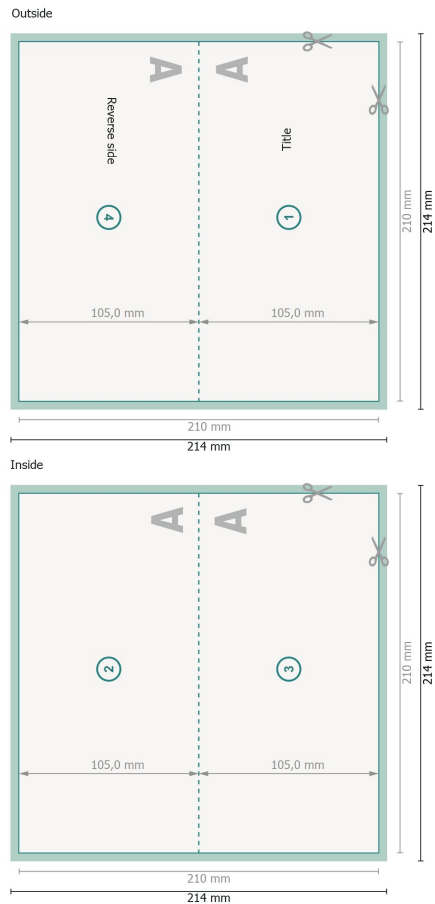

Folded Christmas cards with spot UV varnish, DL landscape, long side creasing

1 fold

Format view rotated by 90 degrees.

Dataformat (incl. 2 mm bleed):

21,4 x 21,4 cm

bleed:

2 mm

Trimmed size:

21 x 21 cm

Trimmed size (closed):

21 x 10,5 cm

Safety margin:

4 mm

Maintaining space between the text/information and the edge of the trimmed format prevents undesirable cuts.

Explanation of symbols

 Bleed

 Reading direction

 Trimmed size

 Data format

 We will cut/perforate your product here

 Creasing/Folding

Please note:

Allow for trim allowance and safety margin according to instructions.

Arrange background graphics, images or graphics up to the edge of the data format.