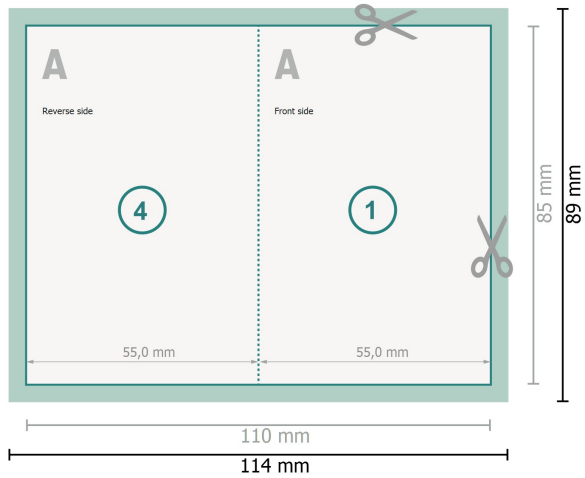

# Folded Cards with spot hot foil stamping, Portrait, 5.5 x 8.5 cm

1 fold

## Dataformat (incl. 2 mm bleed):

11,4 x 8,9 cm

## Trimmed size:

11 x 8,5 cm

## Trimmed size (closed):

5,5 x 8,5 cm