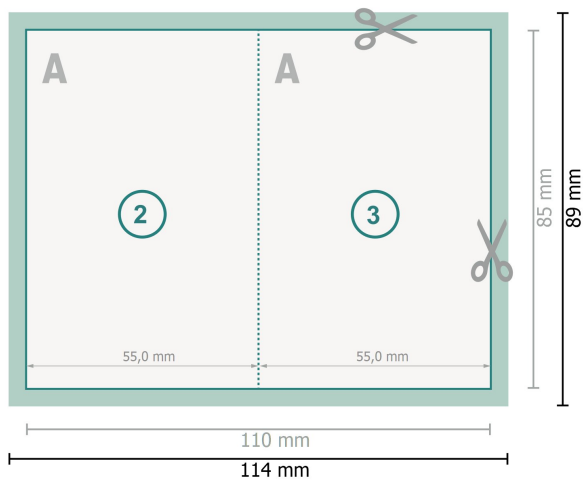

# Folded Cards with spot hot foil stamping, Portrait, 5.5 x 8.5 cm

1 fold

## Dataformat (incl. 2 mm bleed):

11,4 x 8,9 cm

## Trimmed size:

11 x 8,5 cm

## Trimmed size (closed):

5,5 x 8,5 cm