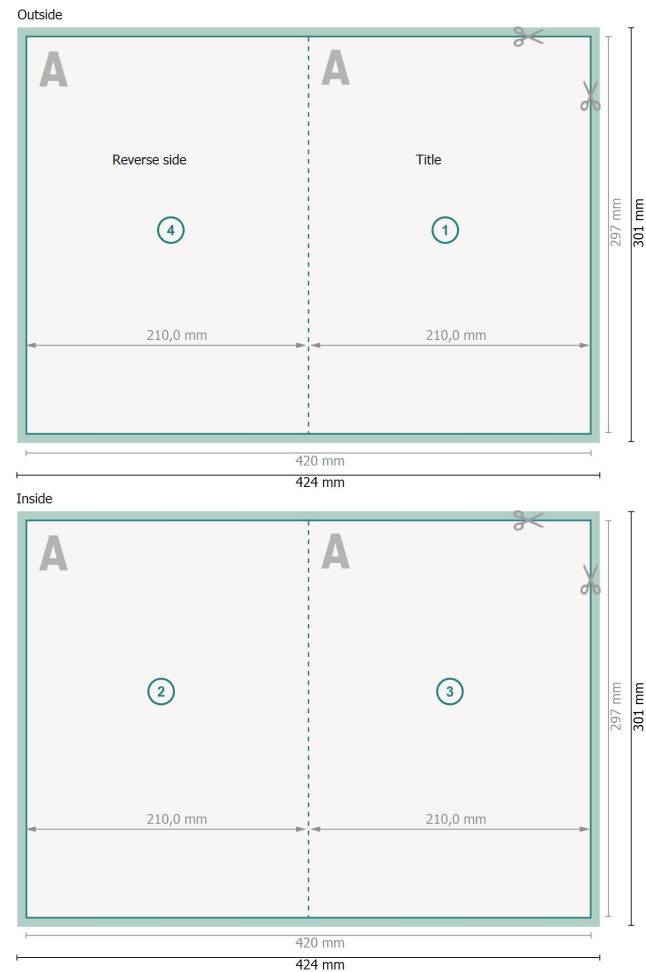

Folded Cards Portrait with spot UV varnish, A4

1 fold

Dataformat (incl. 2 mm bleed):

42,4 x 30,1 cm

bleed:

2 mm

Trimmed size:

42 x 29,7 cm

Trimmed size (closed):

21 x 29,7 cm

Safety margin:

4 mm

Maintaining space between the text/information and the edge of the trimmed format prevents undesirable cuts.

Explanation of symbols

 Bleed

 Reading direction

 Trimmed size

 Data format

 We will cut/perforate your product here

 Creasing/Folding

Please note:

Allow for trim allowance and safety margin according to instructions.

Arrange background graphics, images or graphics up to the edge of the data format.

Tolerances may occur during production due to cutting, punching and folding processes.

Printing data: Instructions and templates can be found under the menu item *Printing data* at www.onlineprinters.co.uk