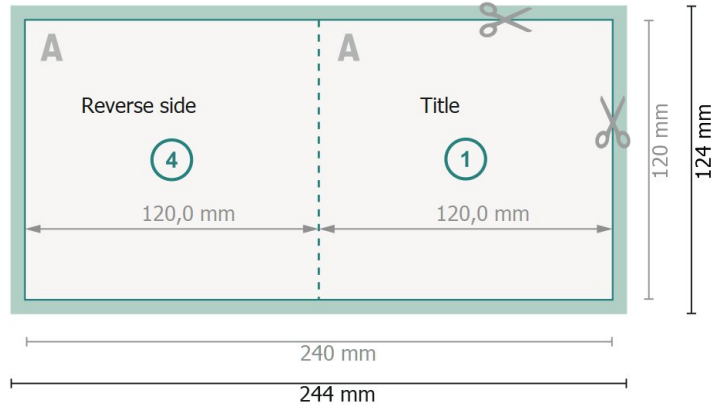

Folded Cards Portrait with spot relief varnish, CD-Format

1 fold

Outside

Inside

Dataformat (incl. 2 mm bleed):

24,4 x 12,4 cm

bleed:

2 mm

Trimmed size:

24 x 12 cm

Trimmed size (closed):

12 x 12 cm

Safety margin:

4 mm

Maintaining space between the text/information and the edge of the trimmed format prevents undesirable cuts.

Please note:

Allow for trim allowance and safety margin according to instructions.

Arrange background graphics, images or graphics up to the edge of the data format.

Tolerances may occur during production due to cutting, punching and folding processes.