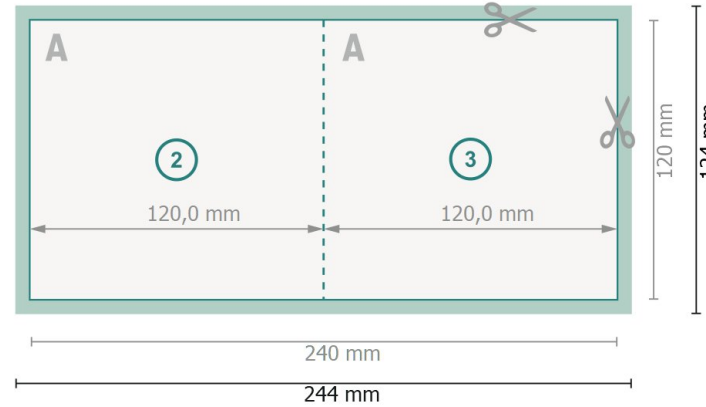

Folded Cards Portrait with spot relief varnish, CD-Format

1 fold

Outside

Inside

Dataformat (incl. 2 mm bleed):

24,4 x 12,4 cm

bleed:

2 mm

Trimmed size:

24 x 12 cm

Trimmed size (closed):

12 x 12 cm

Safety margin:

4 mm

Maintaining space between the text/information and the edge of the trimmed format prevents undesirable cuts.

Please note:

Allow for trim allowance and safety margin according to instructions.

Arrange background graphics, images or graphics up to the edge of the data format.

Tolerances may occur during production due to cutting, punching and folding processes.