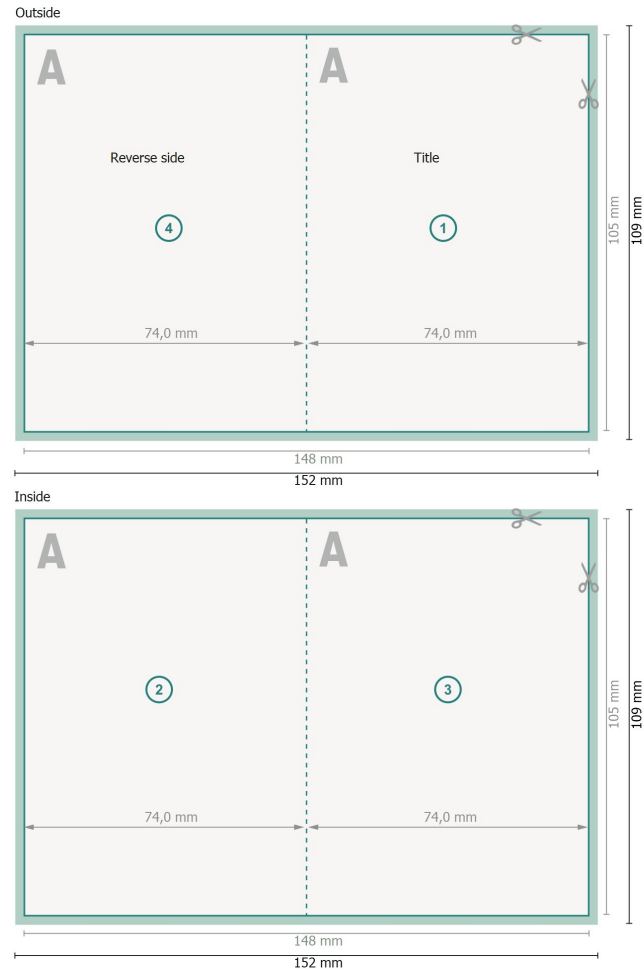

Folded Cards Portrait with spot relief varnish, A7

1 fold

Dataformat (incl. 2 mm bleed):

15,2 x 10,9 cm

bleed:

2 mm

Trimmed size:

14,8 x 10,5 cm

Trimmed size (closed):

7,4 x 10,5 cm

Safety margin:

4 mm

Maintaining space between the text/information and the edge of the trimmed format prevents undesirable cuts.

Explanation of symbols

 Bleed

 Reading direction

 Trimmed size

 Data format

 We will cut/perforate your product here

 Creasing/Folding

Please note:

Allow for trim allowance and safety margin according to instructions.

Arrange background graphics, images or graphics up to the edge of the data format.

Tolerances may occur during production due to cutting, punching and folding processes.

Printing data: Instructions and templates can be found under the menu item *Printing data* at www.onlineprinters.co.uk