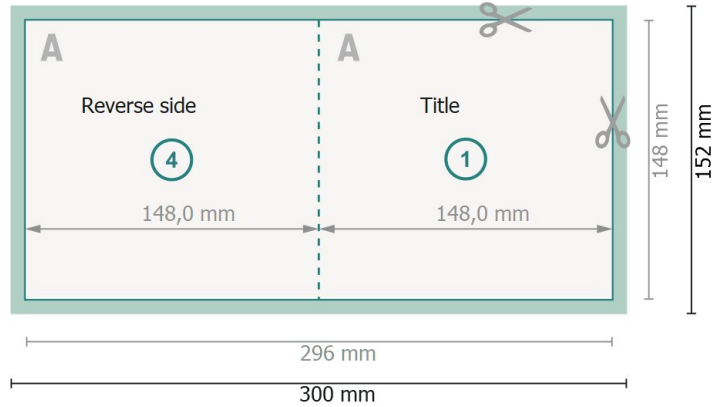

Folded Cards with spot relief varnish, A5-Square

1 fold

Outside

Inside

Dataformat (incl. 2 mm bleed):

30 x 15,2 cm

bleed:

2 mm

Trimmed size:

29,6 x 14,8 cm

Trimmed size (closed):

14,8 x 14,8 cm

Safety margin:

4 mm

Maintaining space between the text/information and the edge of the trimmed format prevents undesirable cuts.

Please note:

Allow for trim allowance and safety margin according to instructions.

Arrange background graphics, images or graphics up to the edge of the data format.

Tolerances may occur during production due to cutting, punching and folding processes.