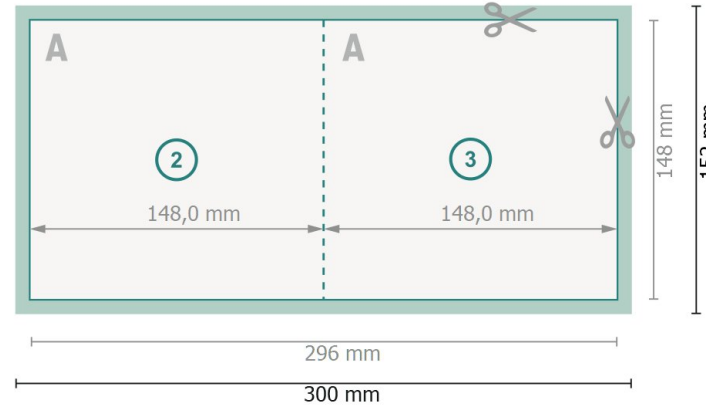

Folded Cards with spot relief varnish, A5-Square

1 fold

Outside

Inside

Dataformat (incl. 2 mm bleed):

30 x 15,2 cm

bleed:

2 mm

Trimmed size:

29,6 x 14,8 cm

Trimmed size (closed):

14,8 x 14,8 cm

Safety margin:

4 mm

Maintaining space between the text/information and the edge of the trimmed format prevents undesirable cuts.

Please note:

Allow for trim allowance and safety margin according to instructions.

Arrange background graphics, images or graphics up to the edge of the data format.

Tolerances may occur during production due to cutting, punching and folding processes.