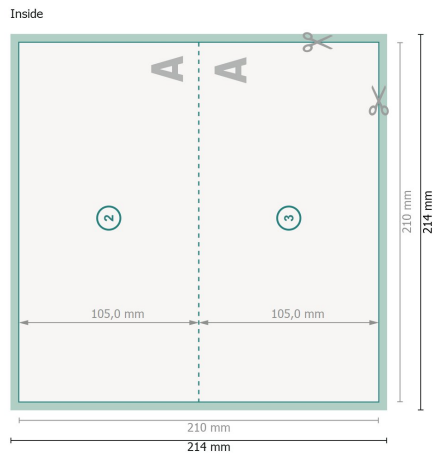

# Folded Christmas cards with spot hot foil stamping, DL landscape, long side creasing

1 fold

Format view rotated by 90 degrees.

## Dataformat (incl. 2 mm bleed):

21,4 x 21,4 cm

## Trimmed size:

21 x 21 cm

## Trimmed size (closed):

21 x 10,5 cm