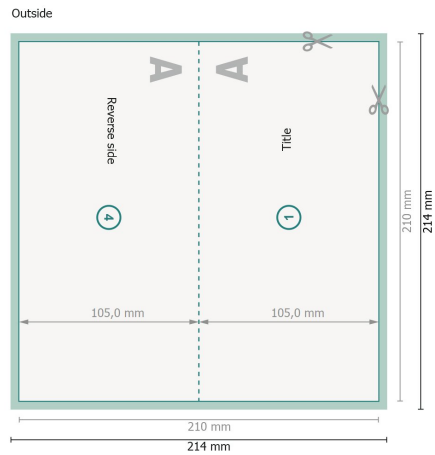

Folded Christmas cards with spot hot foil stamping, DL landscape, long side creasing

1 fold

Format view rotated by 90 degrees.

Dataformat (incl. 2 mm bleed):

21,4 x 21,4 cm

bleed:

2 mm

Trimmed size:

21 x 21 cm

Trimmed size (closed):

21 x 10,5 cm

Safety margin:

4 mm

Maintaining space between the text/information and the edge of the trimmed format prevents undesirable cuts.

Explanation of symbols

Bleed

Reading direction

Trimmed size

Data format

We will cut/perforate your product here

Creasing/Folding

Please note:

Allow for trim allowance and safety margin according to instructions.

Arrange background graphics, images or graphics up to the edge of the data format.

Tolerances may occur during production due to cutting, punching and folding processes.

Printing data: Instructions and templates can be found under the menu item *Printing data* at www.onlineprinters.co.uk