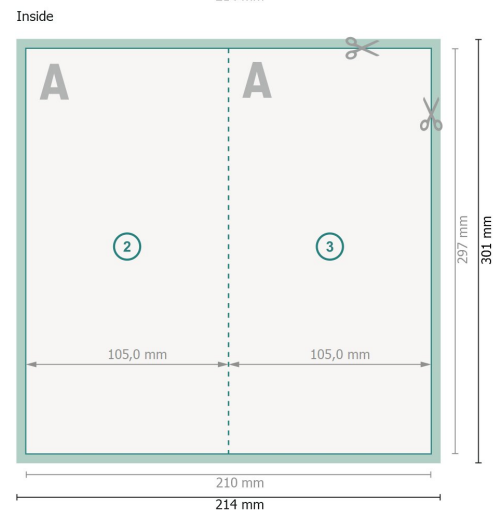

Folded Cards Portrait with spot UV varnish, A4 Half

1 fold

Dataformat (incl. 2 mm bleed):

21,4 x 30,1 cm

bleed:

2 mm

Trimmed size:

21 x 29,7 cm

Trimmed size (closed):

10,5 x 29,7 cm

Safety margin:

4 mm

Maintaining space between the text/information and the edge of the trimmed format prevents undesirable cuts.

Explanation of symbols

 Bleed

 Reading direction

 Trimmed size

 Data format

 We will cut/perforate your product here

 Creasing/Folding

Please note:

Allow for trim allowance and safety margin according to instructions.

Arrange background graphics, images or graphics up to the edge of the data format.