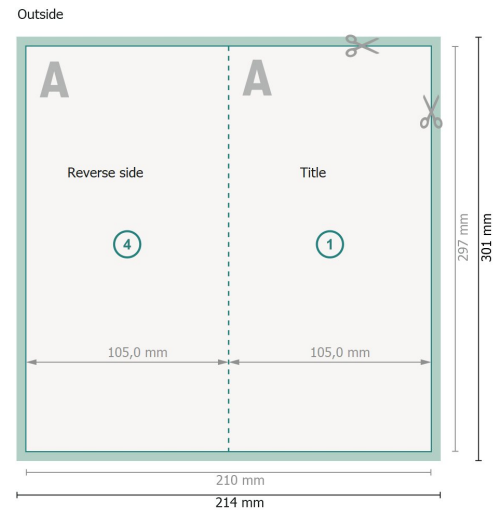

Folded Cards Portrait with spot UV varnish, A4 Half

1 fold

Dataformat (incl. 2 mm bleed):

21,4 x 30,1 cm

bleed:

2 mm

Trimmed size:

21 x 29,7 cm

Trimmed size (closed):

10,5 x 29,7 cm

Safety margin:

4 mm

Maintaining space between the text/information and the edge of the trimmed format prevents undesirable cuts.

Explanation of symbols

 Bleed

 Reading direction

 Trimmed size

 Data format

 We will cut/perforate your product here

 Creasing/Folding

Please note:

Allow for trim allowance and safety margin according to instructions.

Arrange background graphics, images or graphics up to the edge of the data format.