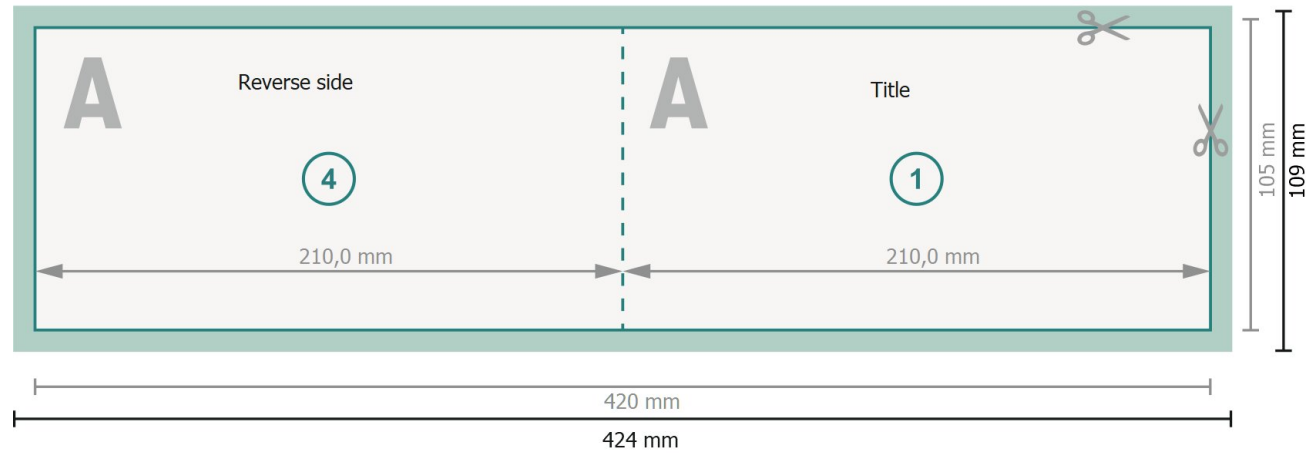

Folded Cards Landscape with spot relief varnish, DL

1 fold

Outside

Inside

Dataformat (incl. 2 mm bleed):

42,4 x 10,9 cm

bleed:

2 mm

Trimmed size:

42 x 10,5 cm

Trimmed size (closed):

21 x 10,5 cm

Safety margin:

4 mm

Maintaining space between the text/information and the edge of the trimmed format prevents undesirable cuts.

Explanation of symbols

 Bleed

 Reading direction

 Trimmed size

 Data format

 We will cut/perforate your product here

 Creasing/Folding

Please note:

Allow for trim allowance and safety margin according to instructions.

Arrange background graphics, images or graphics up to the edge of the data format.

Tolerances may occur during production due to cutting, punching and folding processes.

Printing data: Instructions and templates can be found under the menu item *Printing data* at www.onlineprinters.co.uk