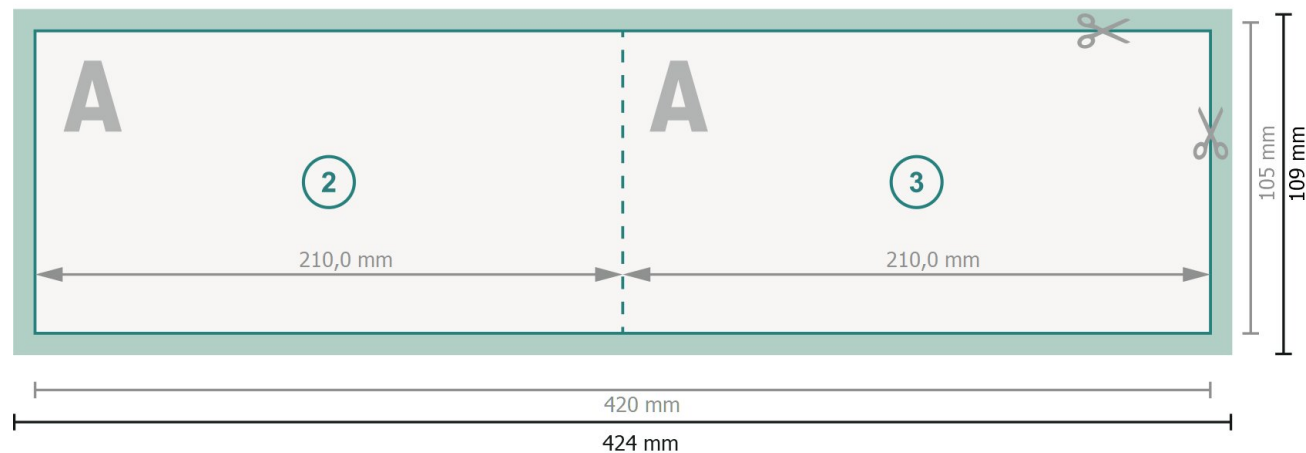

Folded Cards Landscape with spot relief varnish, DL

1 fold

Outside

Inside

Dataformat (incl. 2 mm bleed):

42,4 x 10,9 cm

bleed:

2 mm

Trimmed size:

42 x 10,5 cm

Trimmed size (closed):

21 x 10,5 cm

Safety margin:

4 mm

Maintaining space between the text/information and the edge of the trimmed format prevents undesirable cuts.

Explanation of symbols

 Bleed

 Reading direction

 Trimmed size

 Data format

 We will cut/perforate your product here

 Creasing/Folding

Please note:

Allow for trim allowance and safety margin according to instructions.

Arrange background graphics, images or graphics up to the edge of the data format.

Tolerances may occur during production due to cutting, punching and folding processes.

Printing data: Instructions and templates can be found under the menu item *Printing data* at www.onlineprinters.co.uk