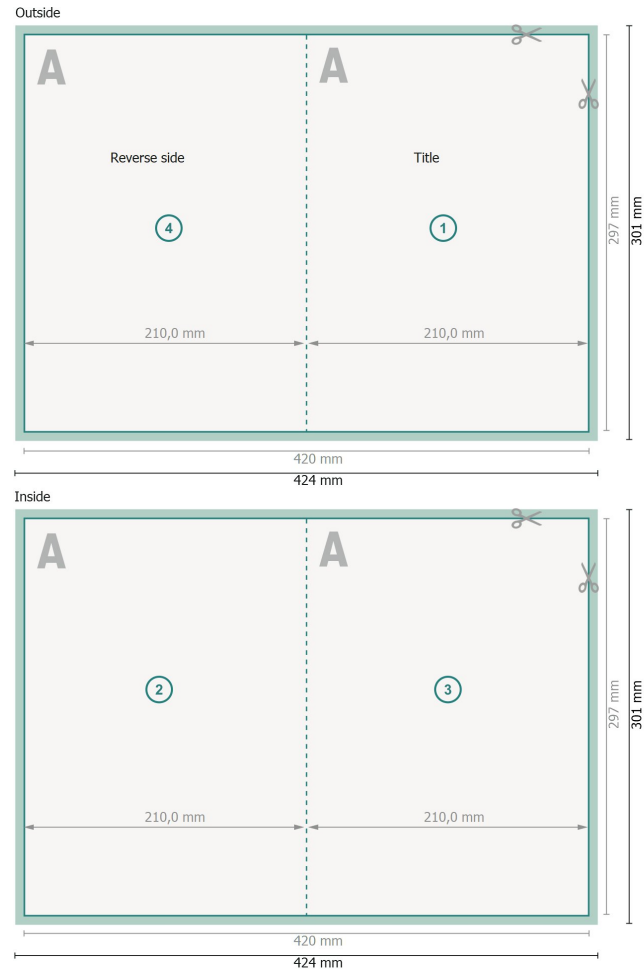

Folded Cards Portrait with spot hot foil stamping, A4

1 fold

Dataformat (incl. 2 mm bleed):

42,4 x 30,1 cm

bleed:

2 mm

Trimmed size:

42 x 29,7 cm

Trimmed size (closed):

21 x 29,7 cm

Safety margin:

4 mm

Maintaining space between the text/information and the edge of the trimmed format prevents undesirable cuts.

Explanation of symbols

 Bleed

 Reading direction

 Trimmed size

 Data format

 We will cut/perforate your product here

 Creasing/Folding

Please note:

Allow for trim allowance and safety margin according to instructions.

Arrange background graphics, images or graphics up to the edge of the data format.

Tolerances may occur during production due to cutting, punching and folding processes.

Printing data: Instructions and templates can be found under the menu item *Printing data* at www.onlineprinters.co.uk