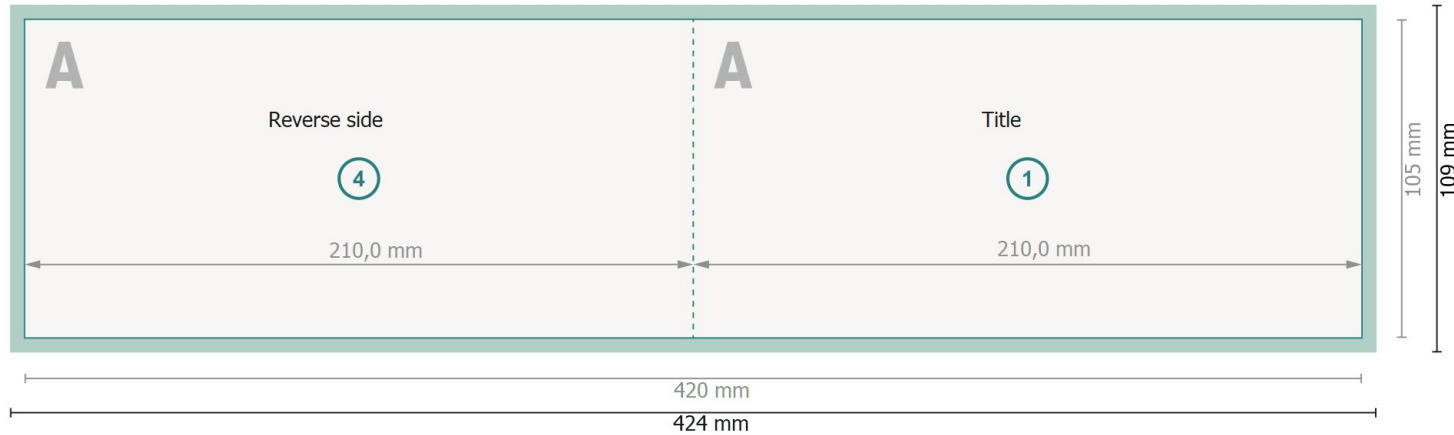

# Folded Christmas cards with spot relief varnish, landscape, DL

1 fold

Outside

**Dataformat (incl. 2 mm bleed):**

42,4 x 10,9 cm

**Trimmed size:**

42 x 10,5 cm

**bleed:**

2 mm

**Trimmed size (closed):**

21 x 10,5 cm

**Safety margin:**

4 mm

Maintaining space between the text/information and the edge of the trimmed format prevents undesirable cuts.

Inside

## Explanation of symbols

 Bleed

 Reading direction

 Trimmed size

 Data format

 We will cut/perforate your product here

 Creasing/Folding

## Please note:

Allow for trim allowance and safety margin according to instructions.

Arrange background graphics, images or graphics up to the edge of the data format.

Tolerances may occur during production due to cutting, punching and folding processes.