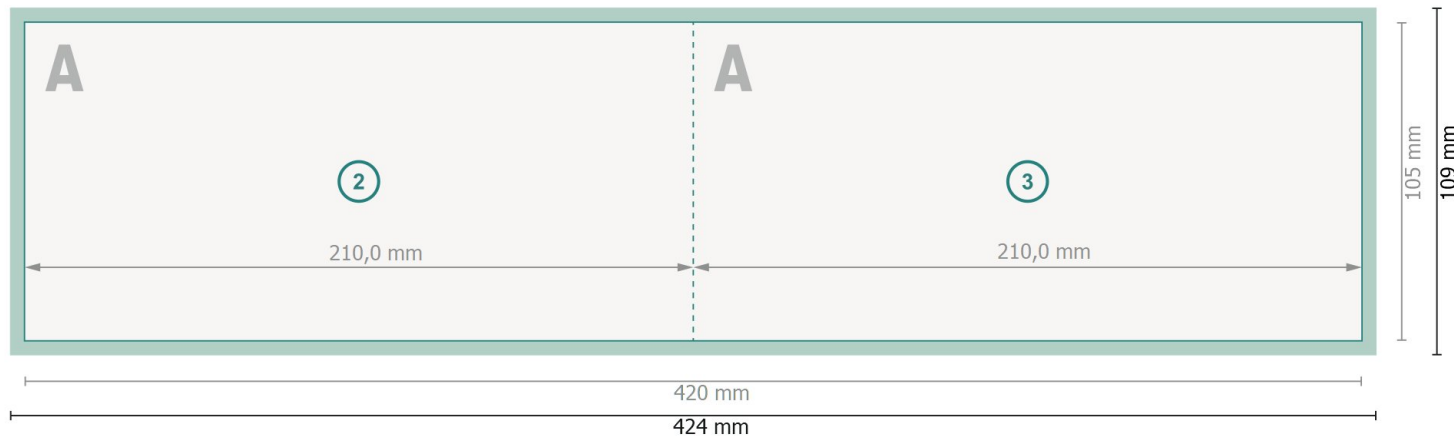

# Folded Christmas cards with spot relief varnish, landscape, DL

1 fold

Outside

**Dataformat (incl. 2 mm bleed):**

42,4 x 10,9 cm

**Trimmed size:**

42 x 10,5 cm

**bleed:**

2 mm

**Trimmed size (closed):**

21 x 10,5 cm

**Safety margin:**

4 mm

Maintaining space between the text/information and the edge of the trimmed format prevents undesirable cuts.

Inside

## Explanation of symbols

 Bleed

 Reading direction

 Trimmed size

 Data format

 We will cut/perforate your product here

 Creasing/Folding

## Please note:

Allow for trim allowance and safety margin according to instructions.

Arrange background graphics, images or graphics up to the edge of the data format.

Tolerances may occur during production due to cutting, punching and folding processes.