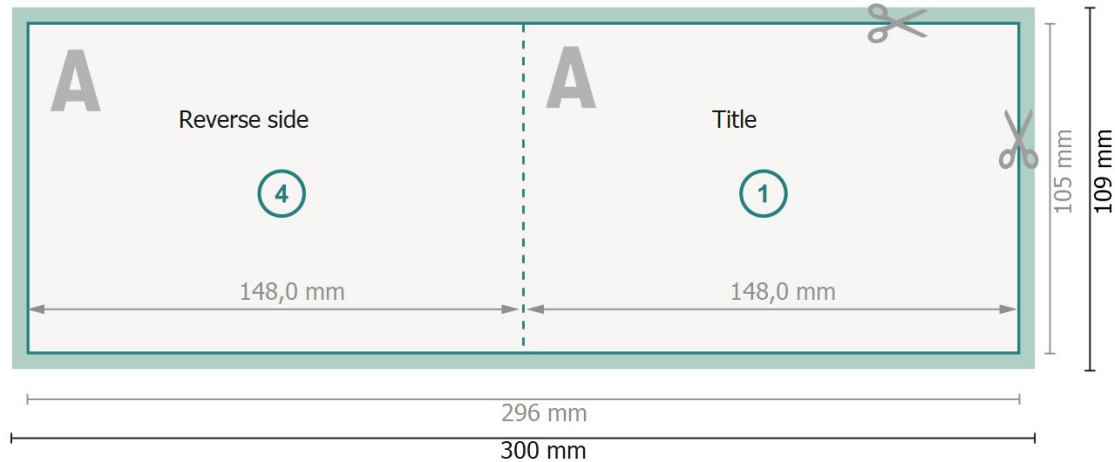

Folded Christmas cards with spot UV varnish, landscape, A6

1 fold

Outside

Inside

Dataformat (incl. 2 mm bleed):

30 x 10,9 cm

Trimmed size:

29,6 x 10,5 cm

bleed:

2 mm

Trimmed size (closed):

14,8 x 10,5 cm

Safety margin:

4 mm

Maintaining space between the text/information and the edge of the trimmed format prevents undesirable cuts.

Explanation of symbols

Arrange background graphics, images or graphics up to the edge of the data format.

Tolerances may occur during production due to cutting, punching and folding processes.

Printing data: Instructions and templates can be found under the menu item *Printing data* at www.onlineprinters.co.uk