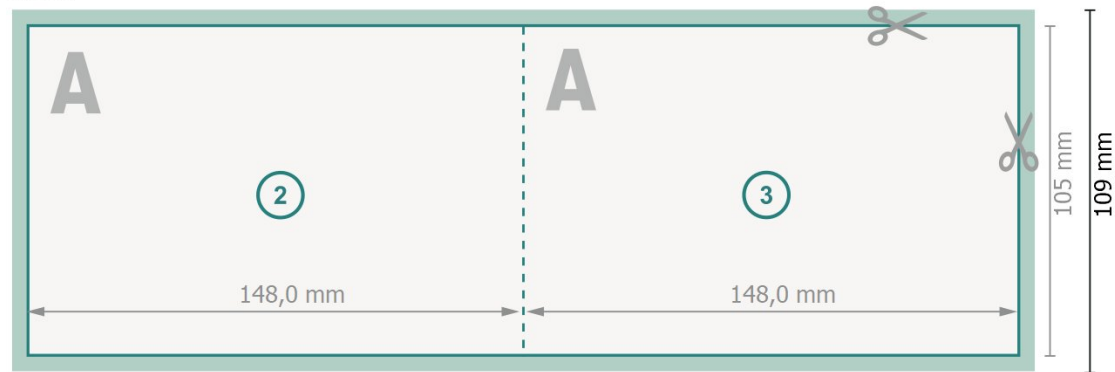

Folded Christmas cards with spot UV varnish, landscape, A6

1 fold

Outside

Inside

Dataformat (incl. 2 mm bleed):

30 x 10,9 cm

Trimmed size:

29,6 x 10,5 cm

bleed:

2 mm

Trimmed size (closed):

14,8 x 10,5 cm

Safety margin:

4 mm

Maintaining space between the text/information and the edge of the trimmed format prevents undesirable cuts.

Explanation of symbols

Arrange background graphics, images or graphics up to the edge of the data format.

Tolerances may occur during production due to cutting, punching and folding processes.

Printing data: Instructions and templates can be found under the menu item *Printing data* at www.onlineprinters.co.uk