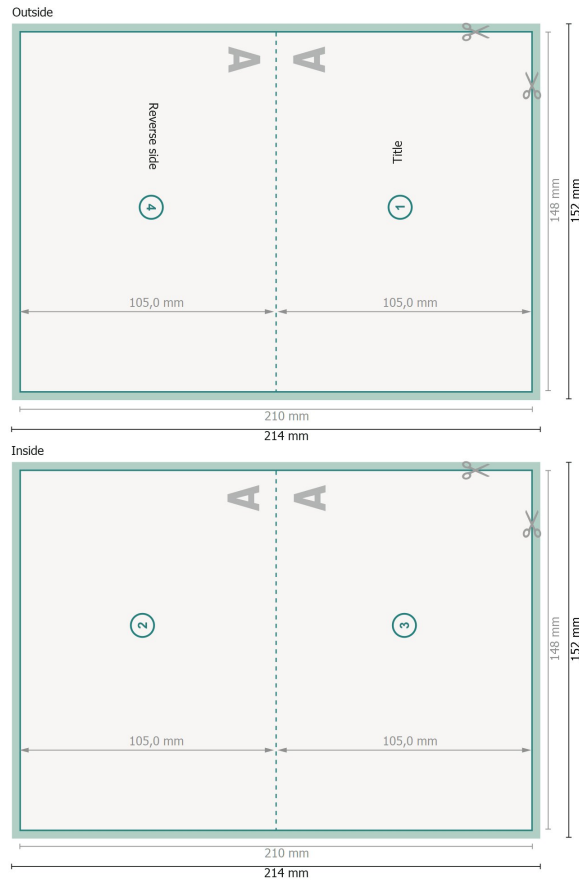

Folded Christmas cards with spot hot foil stamping, A6 landscape, long side creasing 1 fold

Format view rotated by 90 degrees.

Dataformat (incl. 2 mm bleed):

21,4 x 15,2 cm

bleed:

2 mm

Trimmed size:

21 x 14,8 cm

Trimmed size (closed):

14,8 x 10,5 cm

Safety margin:

4 mm

Maintaining space between the text/information and the edge of the trimmed format prevents undesirable cuts.

Explanation of symbols

 Bleed

 Reading direction

 Trimmed size

 Data format

 We will cut/perforate your product here

 Creasing/Folding

Please note:

Allow for trim allowance and safety margin according to instructions.

Arrange background graphics, images or graphics up to the edge of the data format.

Tolerances may occur during production due to cutting, punching and folding processes.

Printing data: Instructions and templates can be found under the menu item *Printing data* at www.onlineprinters.co.uk