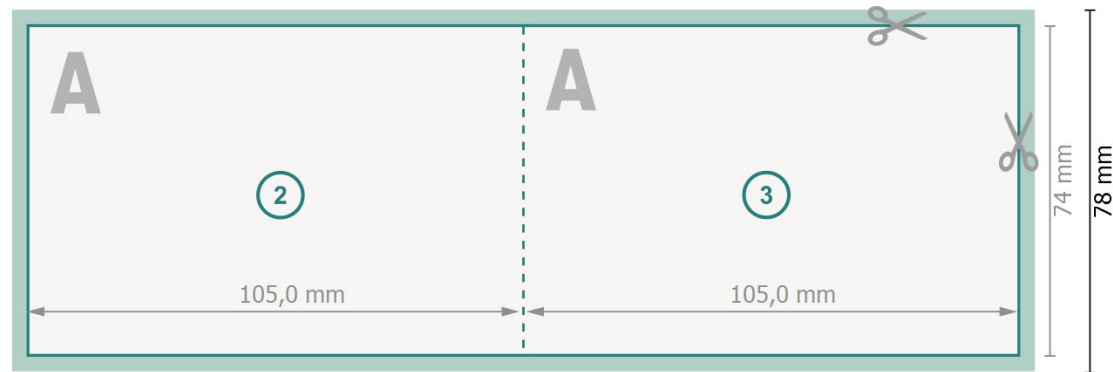

Folded Cards Landscape with spot relief varnish, A7

1 fold

Outside

Inside

Dataformat (incl. 2 mm bleed):

21,4 x 7,8 cm

bleed:

2 mm

Trimmed size:

21 x 7,4 cm

Trimmed size (closed):

10,5 x 7,4 cm

Safety margin:

4 mm

Maintaining space between the text/information and the edge of the trimmed format prevents undesirable cuts.

Explanation of symbols

Arrange background graphics, images or graphics up to the edge of the data format.

Tolerances may occur during production due to cutting, punching and folding processes.

Printing data: Instructions and templates can be found under the menu item *Printing data* at www.onlineprinters.co.uk