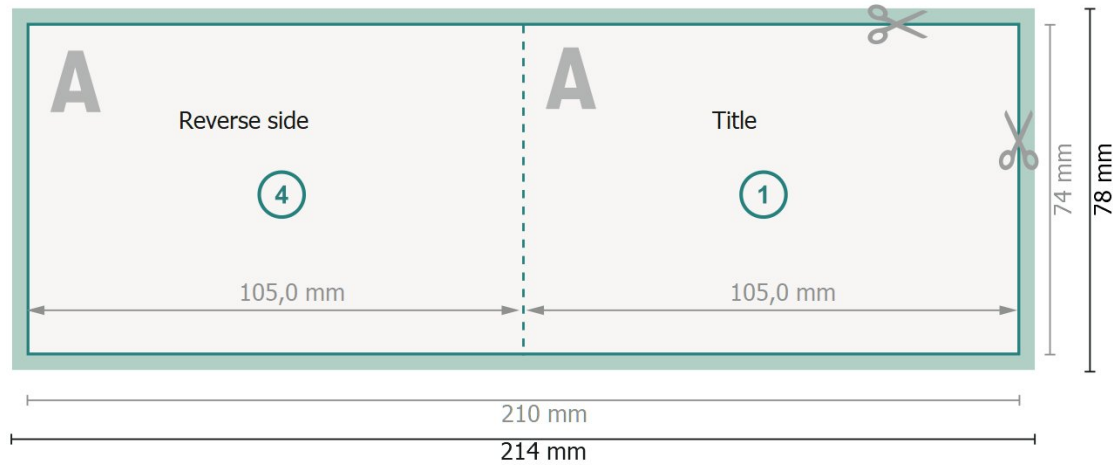

Folded Cards Landscape with spot relief varnish, A7

1 fold

Outside

Inside

Dataformat (incl. 2 mm bleed):

21,4 x 7,8 cm

bleed:

2 mm

Trimmed size:

21 x 7,4 cm

Trimmed size (closed):

10,5 x 7,4 cm

Safety margin:

4 mm

Maintaining space between the text/information and the edge of the trimmed format prevents undesirable cuts.

Explanation of symbols

 Bleed

 Reading direction

 Trimmed size

 Data format

 We will cut/perforate your product here

 Creasing/Folding

Please note:

Allow for trim allowance and safety margin according to instructions.

Arrange background graphics, images or graphics up to the edge of the data format.

Tolerances may occur during production due to cutting, punching and folding processes.

Printing data: Instructions and templates can be found under the menu item *Printing data* at www.onlineprinters.co.uk