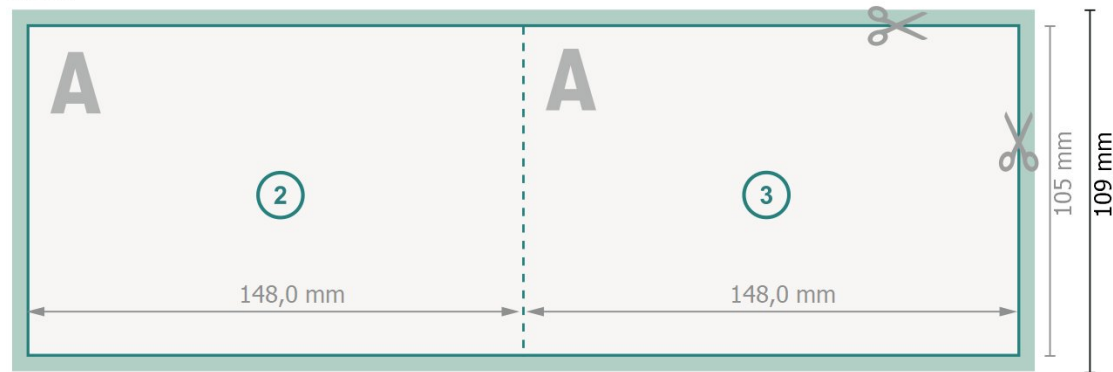

Folded Cards Landscape with spot hot foil stamping, A6

1 fold

Outside

Inside

Dataformat (incl. 2 mm bleed):

30 x 10,9 cm

bleed:

2 mm

Trimmed size:

29,6 x 10,5 cm

Trimmed size (closed):

14,8 x 10,5 cm

Safety margin:

4 mm

Maintaining space between the text/information and the edge of the trimmed format prevents undesirable cuts.

Explanation of symbols

Arrange background graphics, images or graphics up to the edge of the data format.

Tolerances may occur during production due to cutting, punching and folding processes.

Printing data: Instructions and templates can be found under the menu item *Printing data* at www.onlineprinters.co.uk