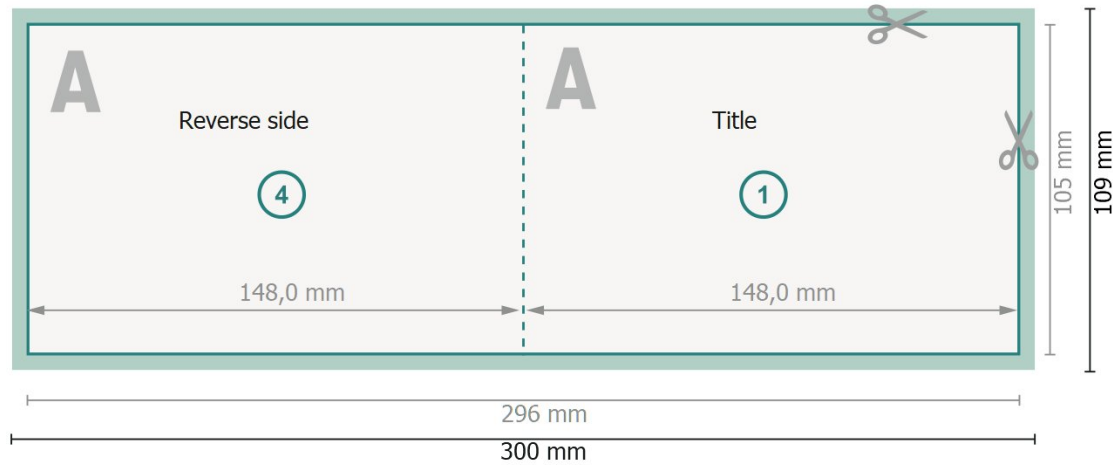

Folded Cards Landscape with spot hot foil stamping, A6

1 fold

Outside

Inside

Dataformat (incl. 2 mm bleed):

30 x 10,9 cm

bleed:

2 mm

Trimmed size:

29,6 x 10,5 cm

Trimmed size (closed):

14,8 x 10,5 cm

Safety margin:

4 mm

Maintaining space between the text/information and the edge of the trimmed format prevents undesirable cuts.

Explanation of symbols

Arrange background graphics, images or graphics up to the edge of the data format.

Tolerances may occur during production due to cutting, punching and folding processes.

Printing data: Instructions and templates can be found under the menu item *Printing data* at www.onlineprinters.co.uk