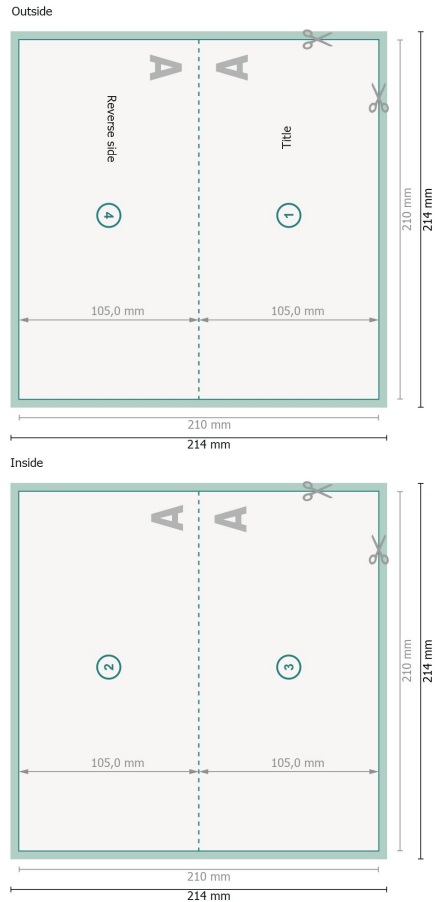

Folded cards with spot UV varnish, DL landscape, long side creasing

1 fold

Format view rotated by 90 degrees.

Dataformat (incl. 2 mm bleed):

21,4 x 21,4 cm

bleed:

2 mm

Trimmed size:

21 x 21 cm

Trimmed size (closed):

21 x 10,5 cm

Safety margin:

4 mm

Maintaining space between the text/information and the edge of the trimmed format prevents undesirable cuts.

Explanation of symbols

 Bleed

 Reading direction

 Trimmed size

 Data format

 We will cut/perforate your product here

 Creasing/Folding

Please note:

Allow for trim allowance and safety margin according to instructions.

Arrange background graphics, images or graphics up to the edge of the data format.