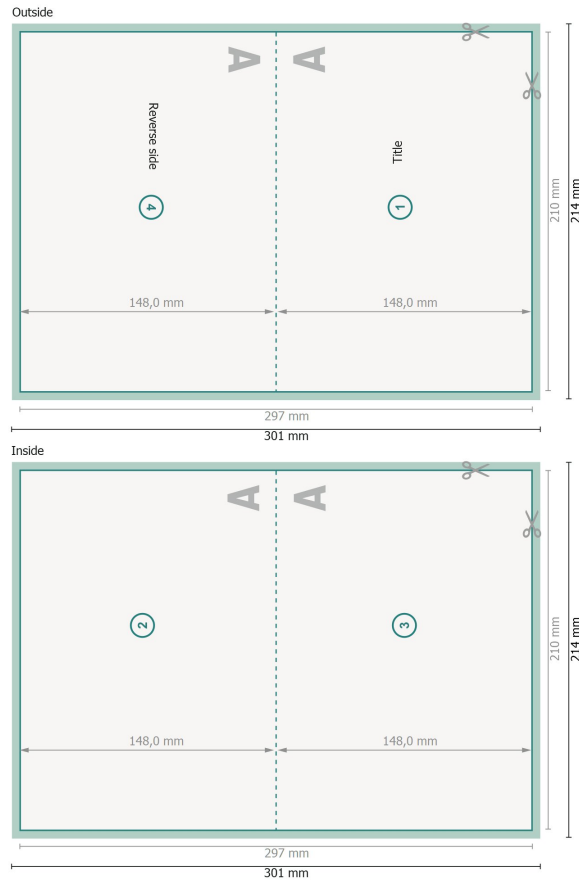

Folded cards with spot hot foil stamping, A5 landscape, long side creasing

1 fold

Dataformat (incl. 2 mm bleed):

30,1 x 21,4 cm

bleed:

2 mm

Trimmed size:

29,7 x 21 cm

Trimmed size (closed):

21 x 14,8 cm

Safety margin:

4 mm

Maintaining space between the text/information and the edge of the trimmed format prevents undesirable cuts.

Explanation of symbols

 Bleed

 Reading direction

 Trimmed size

 Data format

 We will cut/perforate your product here

 Creasing/Folding

Please note:

Allow for trim allowance and safety margin according to instructions.

Arrange background graphics, images or graphics up to the edge of the data format.

Tolerances may occur during production due to cutting, punching and folding processes.

Printing data: Instructions and templates can be found under the menu item *Printing data* at www.onlineprinters.co.uk