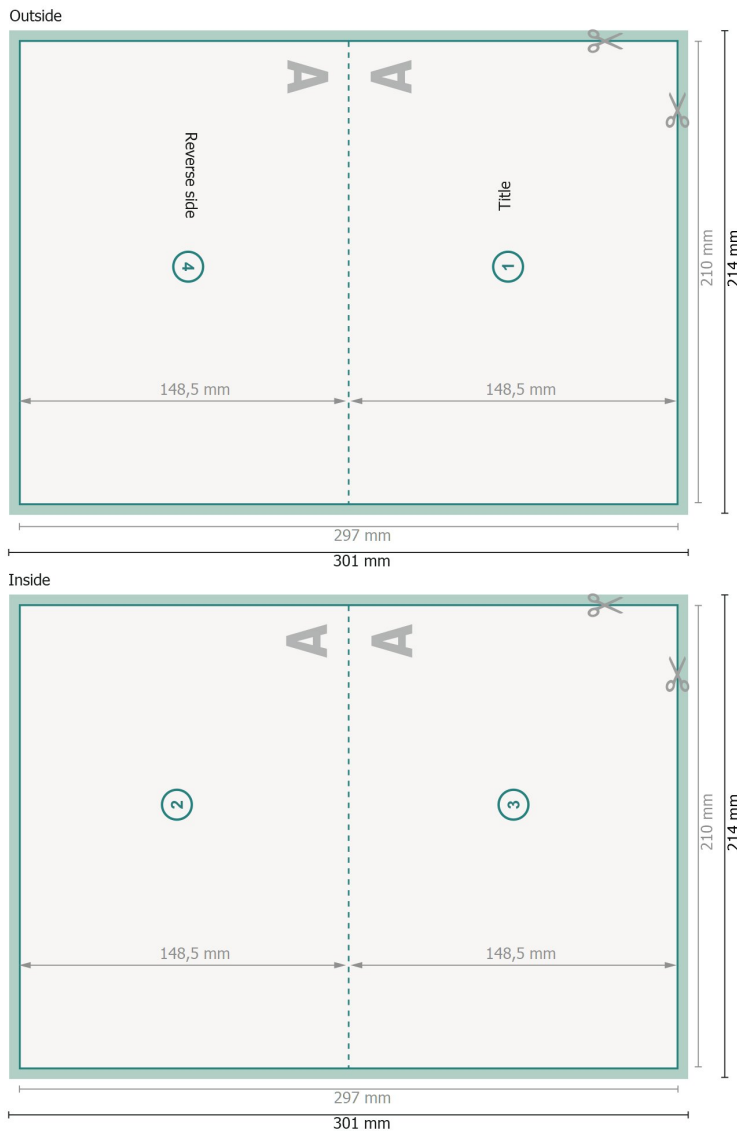

Folded cards with spot hot foil stamping, A5 landscape, long side creasin

1 fold

Format view rotated by 90 degrees.

Dataformat (incl. 2 mm bleed):

30,1 x 21,4 cm

bleed:

2 mm

Trimmed size:

29,7 x 21 cm

Trimmed size (closed):

21 x 14,8 cm

Safety margin:

4 mm

Maintaining space between the text/information and the edge of the trimmed format prevents undesirable cuts.

Explanation of symbols

- Bleed
- Reading direction
- Trimmed size
- Data format
- We will cut/perforate your product here
- Creasing/Folding

Please note:

Allow for trim allowance and safety margin according to instructions.

Arrange background graphics, images or graphics up to the edge of the data format.

Tolerances may occur during production due to cutting, punching and folding processes.

Printing data: Instructions and templates can be found under the menu item *Printing data* at www.onlineprinters.co.uk