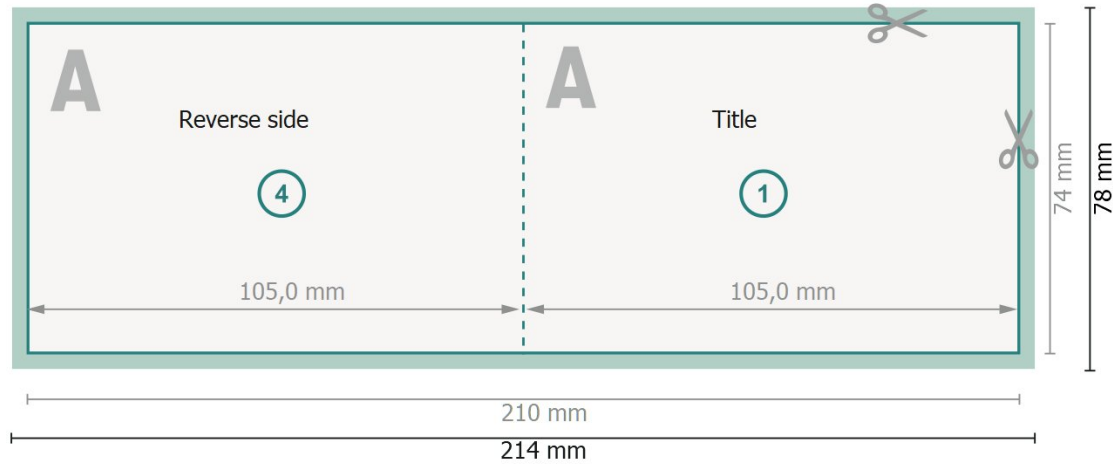

Folded Cards Landscape with spot UV varnish, A7

1 fold

Outside

Inside

Dataformat (incl. 2 mm bleed):

21,4 x 7,8 cm

bleed:

2 mm

Trimmed size:

21 x 7,4 cm

Trimmed size (closed):

10,5 x 7,4 cm

Safety margin:

4 mm

Maintaining space between the text/information and the edge of the trimmed format prevents undesirable cuts.

Explanation of symbols

 Bleed

 Reading direction

 Trimmed size

 Data format

 We will cut/perforate your product here

 Creasing/Folding

Please note:

Allow for trim allowance and safety margin according to instructions.

Arrange background graphics, images or graphics up to the edge of the data format.

Tolerances may occur during production due to cutting, punching and folding processes.

Printing data: Instructions and templates can be found under the menu item *Printing data* at www.onlineprinters.co.uk