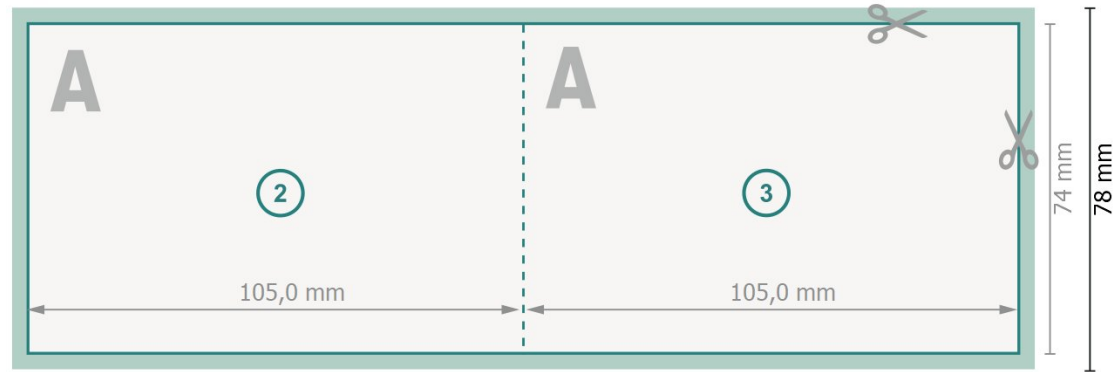

Folded Cards Landscape with spot UV varnish, A7

1 fold

Outside

Inside

Dataformat (incl. 2 mm bleed):

21,4 x 7,8 cm

bleed:

2 mm

Trimmed size:

21 x 7,4 cm

Trimmed size (closed):

10,5 x 7,4 cm

Safety margin:

4 mm

Maintaining space between the text/information and the edge of the trimmed format prevents undesirable cuts.

Explanation of symbols

Arrange background graphics, images or graphics up to the edge of the data format.

Tolerances may occur during production due to cutting, punching and folding processes.

Printing data: Instructions and templates can be found under the menu item *Printing data* at www.onlineprinters.co.uk