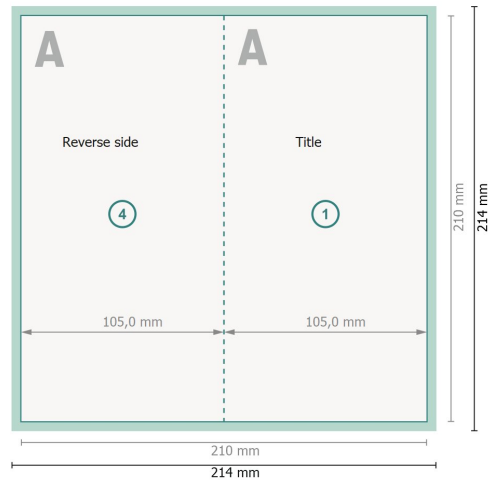

Folded Christmas cards with spot UV varnish, portrait, DL

4 pages, 1 fold

Outside

Inside