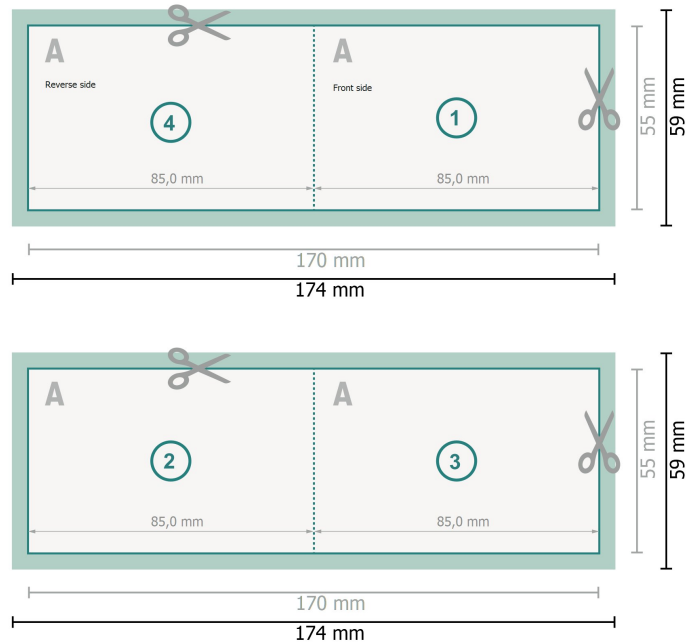

Folded Cards with spot relief varnish, Landscape, 8.5 x 5.5 cm

1 fold

Dataformat (incl. 2 mm bleed):

17,4 x 5,9 cm

bleed:

2 mm

Trimmed size:

17 x 5,5 cm

Trimmed size (closed):

8,5 x 5,5 cm

Safety margin:

4 mm

Maintaining space between the text/information and the edge of the trimmed format prevents undesirable cuts.

Explanation of symbols

 Bleed

 Reading direction

 Trimmed size

 Data format

 We will cut/perforate your product here

 Creasing/Folding

Please note:

Allow for trim allowance and safety margin according to instructions.

Arrange background graphics, images or graphics up to the edge of the data format.