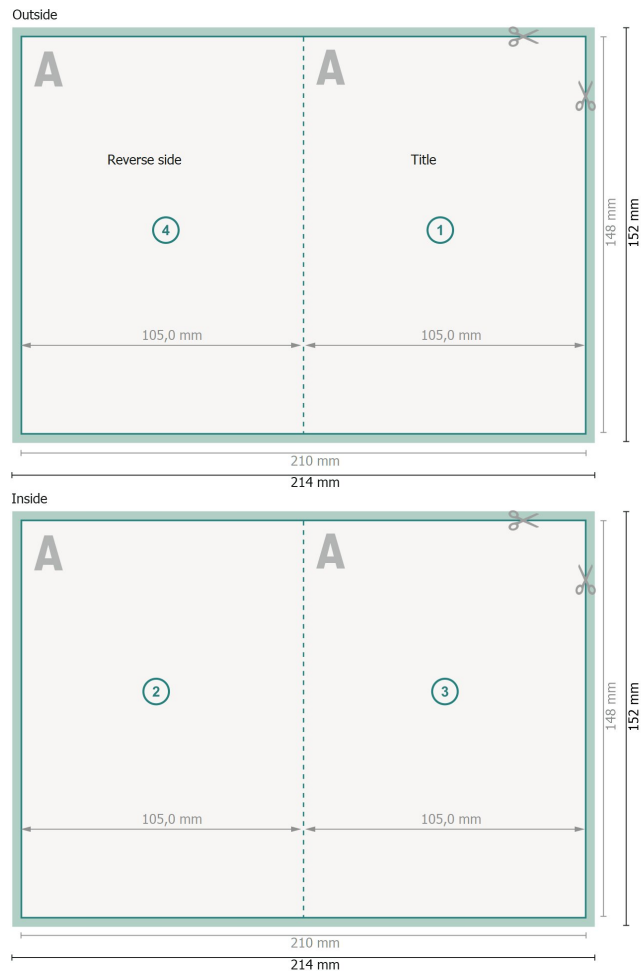

Folded Cards Portrait with spot relief varnish, A6

4 pages, 1 fold

Dataformat (incl. 2 mm bleed):

21,4 x 15,2 cm

bleed:

2 mm

Trimmed size:

21 x 14,8 cm

Trimmed size (closed):

10,5 x 14,8 cm

Safety margin:

4 mm

Maintaining space between the text/information and the edge of the trimmed format prevents undesirable cuts.

Explanation of symbols

 Bleed

 Reading direction

 Trimmed size

 Data format

 We will cut/perforate your product here

 Creasing/Folding

Please note:

Allow for trim allowance and safety margin according to instructions.

Arrange background graphics, images or graphics up to the edge of the data format.

Tolerances may occur during production due to cutting, punching and folding processes.

Printing data: Instructions and templates can be found under the menu item *Printing data* at www.onlineprinters.co.uk