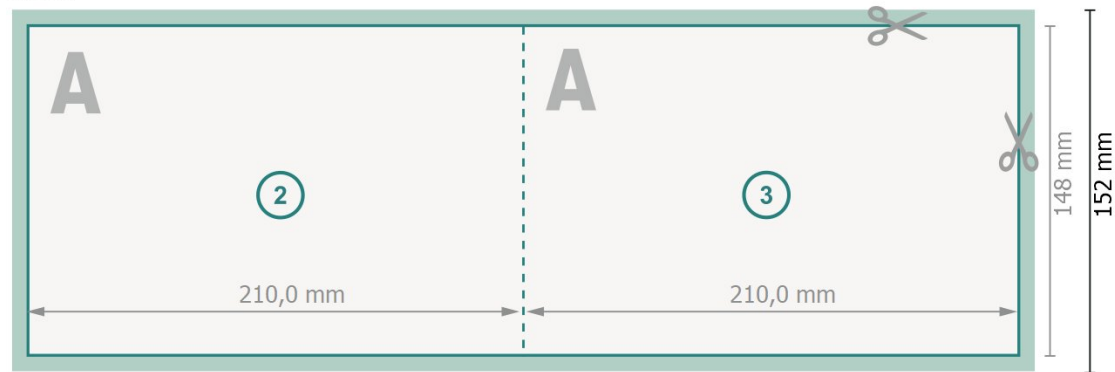

# Folded Cards Landscape with spot relief varnish, A5

1 fold

Outside

Inside

**Dataformat (incl. 2 mm bleed):**

42,4 x 15,2 cm

**bleed:**

2 mm

**Trimmed size:**

42 x 14,8 cm

**Trimmed size (closed):**

21 x 14,8 cm

**Safety margin:**

4 mm

Maintaining space between the text/information and the edge of the trimmed format prevents undesirable cuts.

## Explanation of symbols

 Bleed

 Reading direction

 Trimmed size

 Data format

 We will cut/perforate your product here

 Creasing/Folding