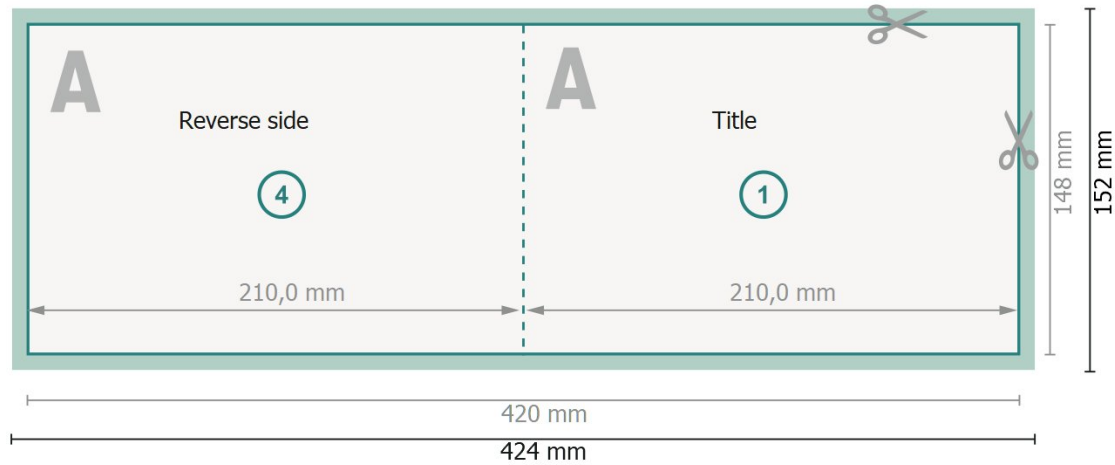

# Folded Cards Landscape with spot relief varnish, A5

1 fold

Outside

Inside

**Dataformat (incl. 2 mm bleed):**

42,4 x 15,2 cm

**bleed:**

2 mm

**Trimmed size:**

42 x 14,8 cm

**Trimmed size (closed):**

21 x 14,8 cm

**Safety margin:**

4 mm

Maintaining space between the text/information and the edge of the trimmed format prevents undesirable cuts.

## Explanation of symbols

 Bleed

 Reading direction

 Trimmed size

 Data format

 We will cut/perforate your product here

 Creasing/Folding

## Please note:

Allow for trim allowance and safety margin according to instructions.

Arrange background graphics, images or graphics up to the edge of the data format.

Tolerances may occur during production due to cutting, punching and folding processes.