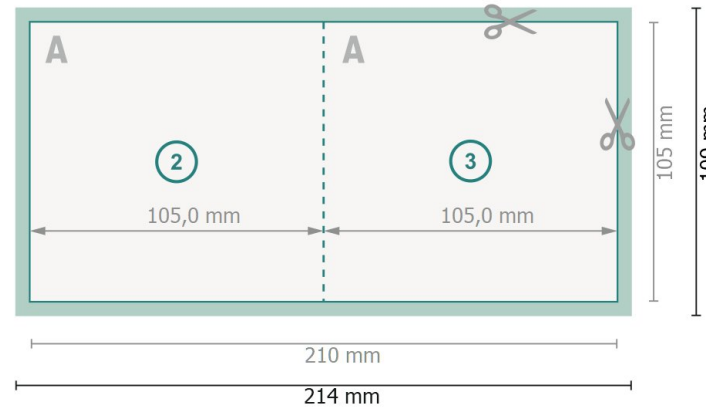

Folded Cards with spot UV varnish, A6-Square

1 fold

Outside

Inside

Dataformat (incl. 2 mm bleed):

21,4 x 10,9 cm

bleed:

2 mm

Trimmed size:

21 x 10,5 cm

Trimmed size (closed):

10,5 x 10,5 cm

Safety margin:

4 mm

Maintaining space between the text/information and the edge of the trimmed format prevents undesirable cuts.

Please note:

Allow for trim allowance and safety margin according to instructions.

Arrange background graphics, images or graphics up to the edge of the data format.

Tolerances may occur during production due to cutting, punching and folding processes.