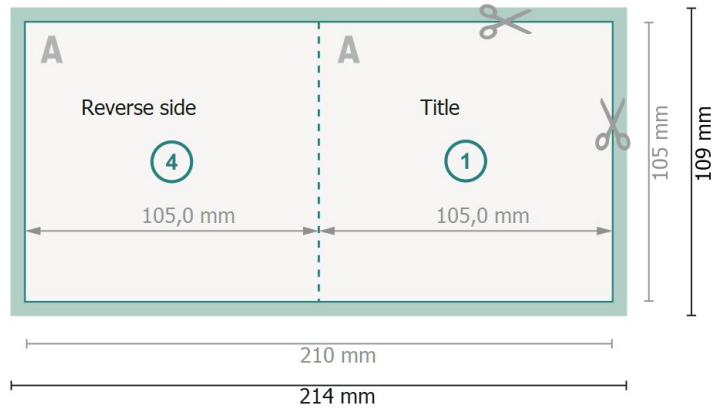

Folded Cards with spot UV varnish, A6-Square

1 fold

Outside

Inside

Dataformat (incl. 2 mm bleed):

21,4 x 10,9 cm

bleed:

2 mm

Trimmed size:

21 x 10,5 cm

Trimmed size (closed):

10,5 x 10,5 cm

Safety margin:

4 mm

Maintaining space between the text/information and the edge of the trimmed format prevents undesirable cuts.

Please note:

Allow for trim allowance and safety margin according to instructions.

Arrange background graphics, images or graphics up to the edge of the data format.

Tolerances may occur during production due to cutting, punching and folding processes.