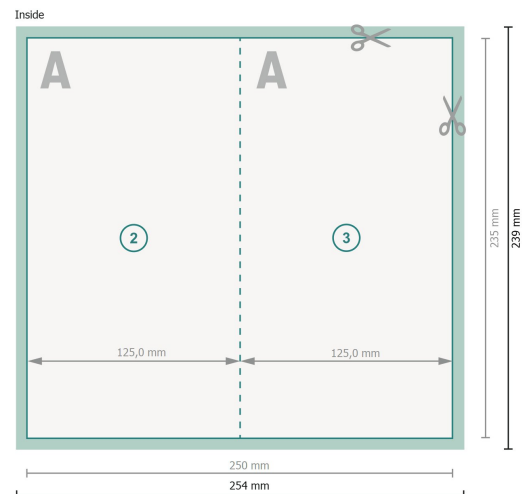

Folded Cards Portrait with spot UV varnish, Maxi

1 fold

Dataformat (incl. 2 mm bleed):

25,4 x 23,9 cm

bleed:

2 mm

Trimmed size:

25 x 23,5 cm

Trimmed size (closed):

12,5 x 23,5 cm

Safety margin:

4 mm

Maintaining space between the text/information and the edge of the trimmed format prevents undesirable cuts.

Explanation of symbols

 Bleed

 Reading direction

 Trimmed size

 Data format

 We will cut/perforate your product here

 Creasing/Folding

Please note:

Allow for trim allowance and safety margin according to instructions.

Arrange background graphics, images or graphics up to the edge of the data format.