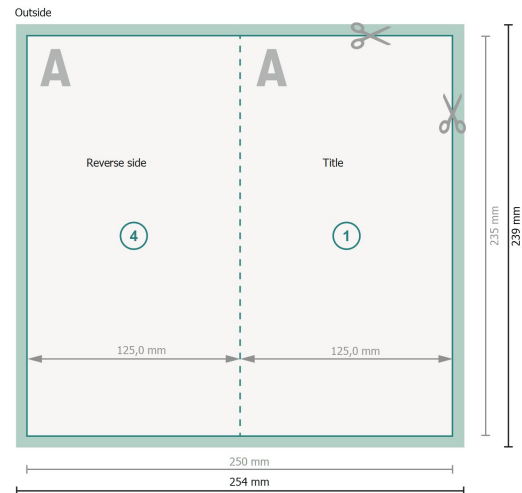

Folded Cards Portrait with spot UV varnish, Maxi

1 fold

Dataformat (incl. 2 mm bleed):

25,4 x 23,9 cm

bleed:

2 mm

Trimmed size:

25 x 23,5 cm

Trimmed size (closed):

12,5 x 23,5 cm

Safety margin:

4 mm

Maintaining space between the text/information and the edge of the trimmed format prevents undesirable cuts.

Explanation of symbols

 Bleed

 Reading direction

 Trimmed size

 Data format

 We will cut/perforate your product here

 Creasing/Folding

Please note:

Allow for trim allowance and safety margin according to instructions.

Arrange background graphics, images or graphics up to the edge of the data format.