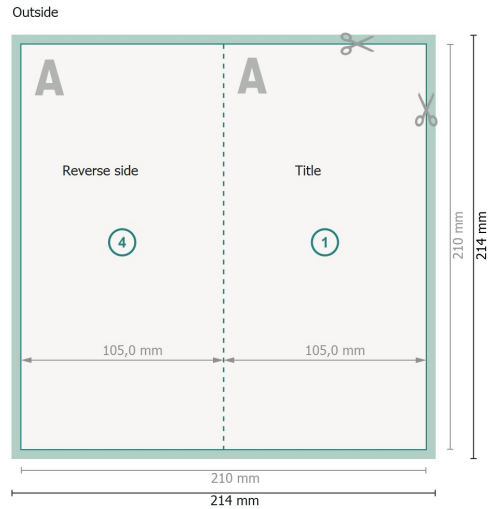

Folded Cards Portrait with spot UV varnish, DL

4 pages, 1 fold

Dataformat (incl. 2 mm bleed):

21,4 x 21,4 cm

bleed:

2 mm

Trimmed size:

21 x 21 cm

Trimmed size (closed):

10,5 x 21 cm

Safety margin:

4 mm

Maintaining space between the text/information and the edge of the trimmed format prevents undesirable cuts.

Explanation of symbols

 Bleed

 Reading direction

 Trimmed size

 Data format

 We will cut/perforate your product here

 Creasing/Folding

Please note:

Allow for trim allowance and safety margin according to instructions.

Arrange background graphics, images or graphics up to the edge of the data format.