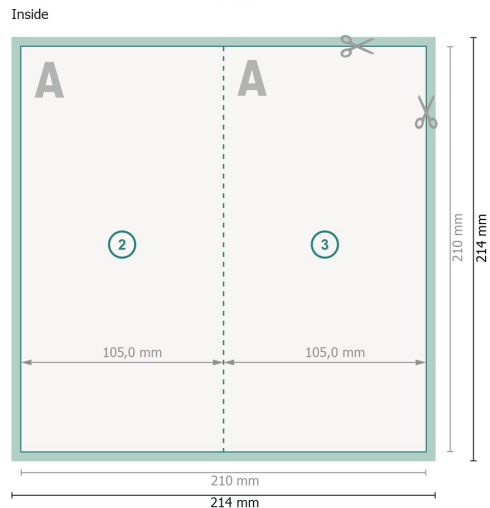

Folded Cards Portrait with spot UV varnish, DL

4 pages, 1 fold

Dataformat (incl. 2 mm bleed):

21,4 x 21,4 cm

bleed:

2 mm

Trimmed size:

21 x 21 cm

Trimmed size (closed):

10,5 x 21 cm

Safety margin:

4 mm

Maintaining space between the text/information and the edge of the trimmed format prevents undesirable cuts.

Explanation of symbols

 Bleed

 Reading direction

 Trimmed size

 Data format

 We will cut/perforate your product here

 Creasing/Folding

Please note:

Allow for trim allowance and safety margin according to instructions.

Arrange background graphics, images or graphics up to the edge of the data format.