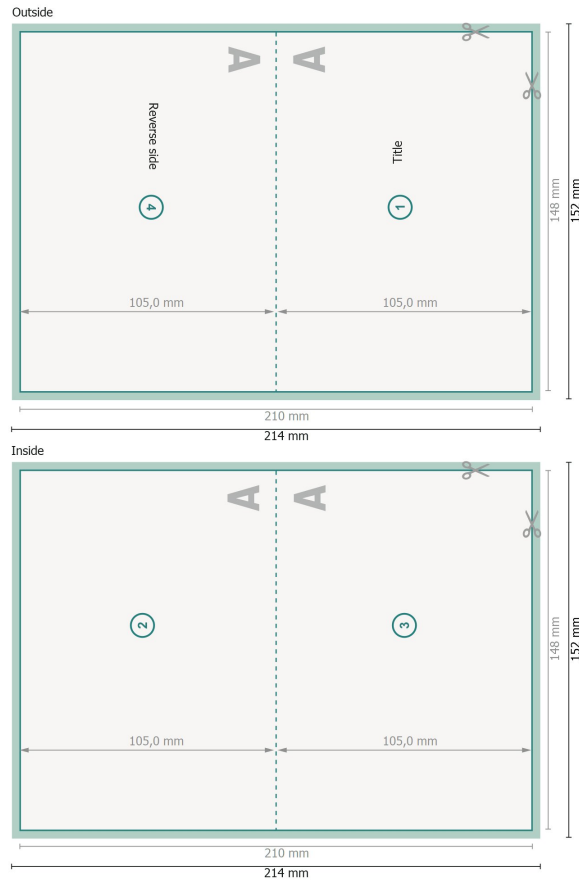

Folded Christmas cards with spot UV varnish, A6 landscape, long side creasing

1 fold

Format view rotated by 90 degrees.

Dataformat (incl. 2 mm bleed):

21,4 x 15,2 cm

bleed:

2 mm

Trimmed size:

21 x 14,8 cm

Trimmed size (closed):

14,8 x 10,5 cm

Safety margin:

4 mm

Maintaining space between the text/information and the edge of the trimmed format prevents undesirable cuts.

Explanation of symbols

Bleed

Reading direction

Trimmed size

Data format

We will cut/perforate your product here

Creasing/Folding

Please note:

Allow for trim allowance and safety margin according to instructions.

Arrange background graphics, images or graphics up to the edge of the data format.

Tolerances may occur during production due to cutting, punching and folding processes.

Printing data: Instructions and templates can be found under the menu item *Printing data* at www.onlineprinters.co.uk