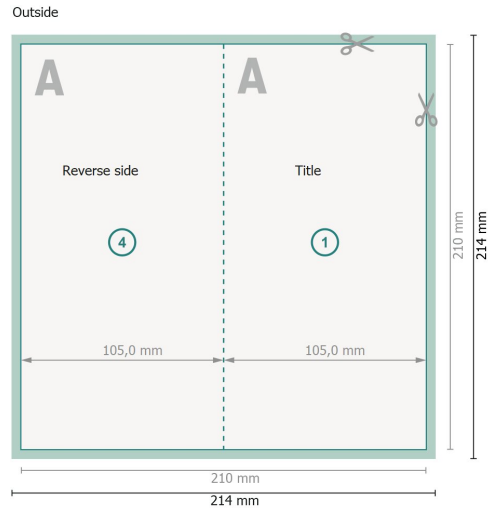

Folded Cards Portrait with spot relief varnish, DL

4 pages, 1 fold

Dataformat (incl. 2 mm bleed):

21,4 x 21,4 cm

bleed:

2 mm

Trimmed size:

21 x 21 cm

Trimmed size (closed):

10,5 x 21 cm

Safety margin:

4 mm

Maintaining space between the text/information and the edge of the trimmed format prevents undesirable cuts.

Explanation of symbols

 Bleed

 Reading direction

 Trimmed size

 Data format

 We will cut/perforate your product here

 Creasing/Folding

Please note:

Allow for trim allowance and safety margin according to instructions.

Arrange background graphics, images or graphics up to the edge of the data format.