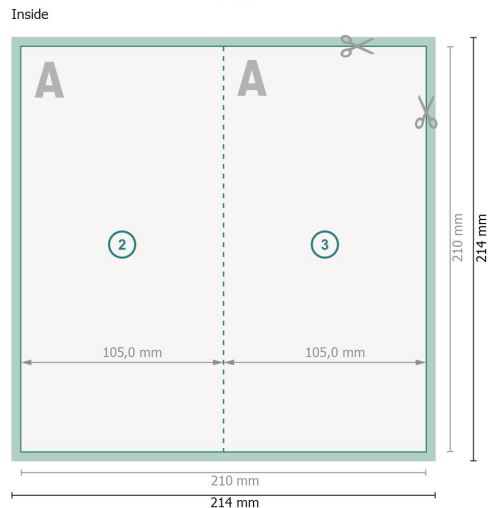

Folded Cards Portrait with spot relief varnish, DL

4 pages, 1 fold

Dataformat (incl. 2 mm bleed):

21,4 x 21,4 cm

bleed:

2 mm

Trimmed size:

21 x 21 cm

Trimmed size (closed):

10,5 x 21 cm

Safety margin:

4 mm

Maintaining space between the text/information and the edge of the trimmed format prevents undesirable cuts.

Explanation of symbols

 Bleed

 Reading direction

 Trimmed size

 Data format

 We will cut/perforate your product here

 Creasing/Folding

Please note:

Allow for trim allowance and safety margin according to instructions.

Arrange background graphics, images or graphics up to the edge of the data format.