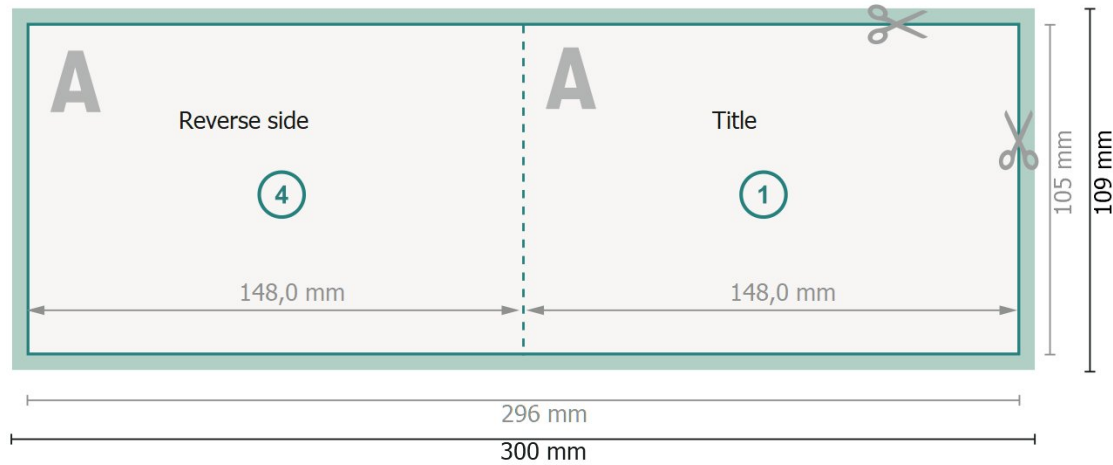

# Folded Cards Landscape with spot relief varnish, A6

1 fold

Outside

Inside

**Dataformat (incl. 2 mm bleed):**

30 x 10,9 cm

**bleed:**

2 mm

**Trimmed size:**

29,6 x 10,5 cm

**Trimmed size (closed):**

14,8 x 10,5 cm

**Safety margin:**

4 mm

Maintaining space between the text/information and the edge of the trimmed format prevents undesirable cuts.

## Explanation of symbols

 Bleed

 Reading direction

 Trimmed size

 Data format

 We will cut/perforate your product here

 Creasing/Folding

## Please note:

Allow for trim allowance and safety margin according to instructions.

Arrange background graphics, images or graphics up to the edge of the data format.

Tolerances may occur during production due to cutting, punching and folding processes.