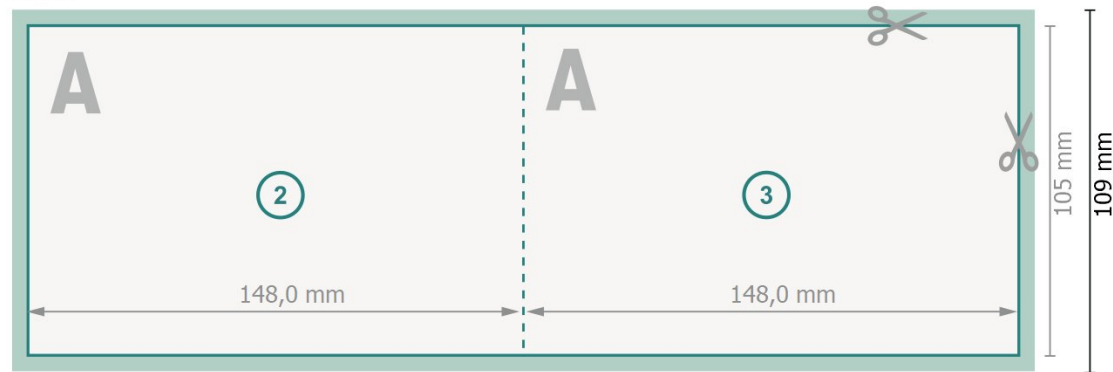

# Folded Cards Landscape with spot relief varnish, A6

1 fold

Outside

Inside

**Dataformat (incl. 2 mm bleed):**

30 x 10,9 cm

**bleed:**

2 mm

**Trimmed size:**

29,6 x 10,5 cm

**Trimmed size (closed):**

14,8 x 10,5 cm

**Safety margin:**

4 mm

Maintaining space between the text/information and the edge of the trimmed format prevents undesirable cuts.

## Explanation of symbols

 Bleed

 Reading direction

 Trimmed size

 Data format

 We will cut/perforate your product here

 Creasing/Folding