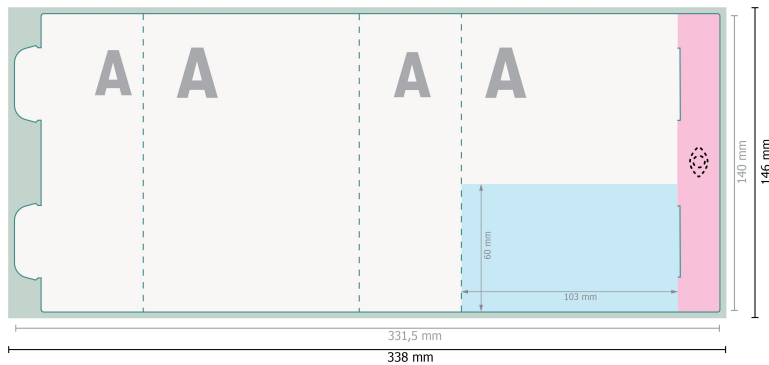

POLYCLEAN ActiveTowel® Sports, 100 x 40 cm

Paper case

Do not place any important information here.

Please remove the die line from the download template before generating your printfiles. Please provide a second file (view file) to specify the position of the die line.

Dataformat (incl. 3 mm bleed):

33,8 x 14,6 cm

Trimmed size:

33,15 x 14 cm

bleed:

3 mm

Safety margin:

5 mm

Maintaining space between the text/information and the edge of the trimmed format prevents undesirable cuts.

Explanation of symbols

-  Bleed
-  Reading direction
-  Trimmed size
-  Data format
-  Limited visibility area
-  Creasing/Folding

Please note:

Allow for trim allowance and safety margin according to instructions.

Arrange background graphics, images or graphics up to the edge of the data format.

Tolerances may occur during production due to cutting, punching and folding processes.