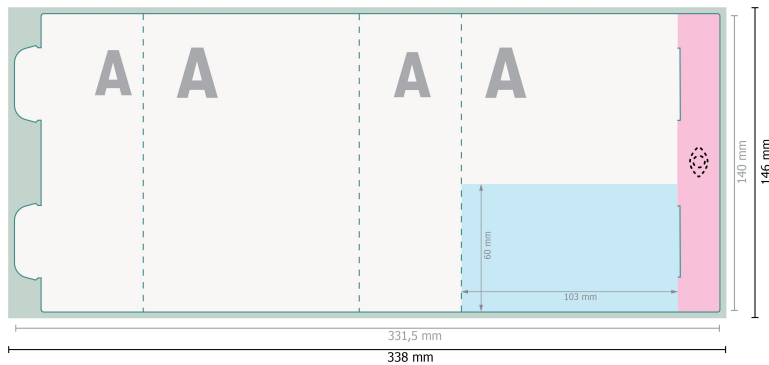

POLYCLEAN ActiveTowel® Sports, 80 x 40 cm

Paper case

Do not place any important information here.

Please remove the die line from the download template before generating your printfiles. Please provide a second file (view file) to specify the position of the die line.

Dataformat (incl. 3 mm bleed):

33,8 x 14,6 cm

Trimmed size:

33,15 x 14 cm

bleed:

3 mm

Safety margin:

5 mm

Maintaining space between the text/information and the edge of the trimmed format prevents undesirable cuts.

Explanation of symbols

-  Bleed
-  Reading direction
-  Trimmed size
-  Data format
-  Limited visibility area
-  Creasing/Folding

Please note:

Allow for trim allowance and safety margin according to instructions.

Arrange background graphics, images or graphics up to the edge of the data format.

Tolerances may occur during production due to cutting, punching and folding processes.