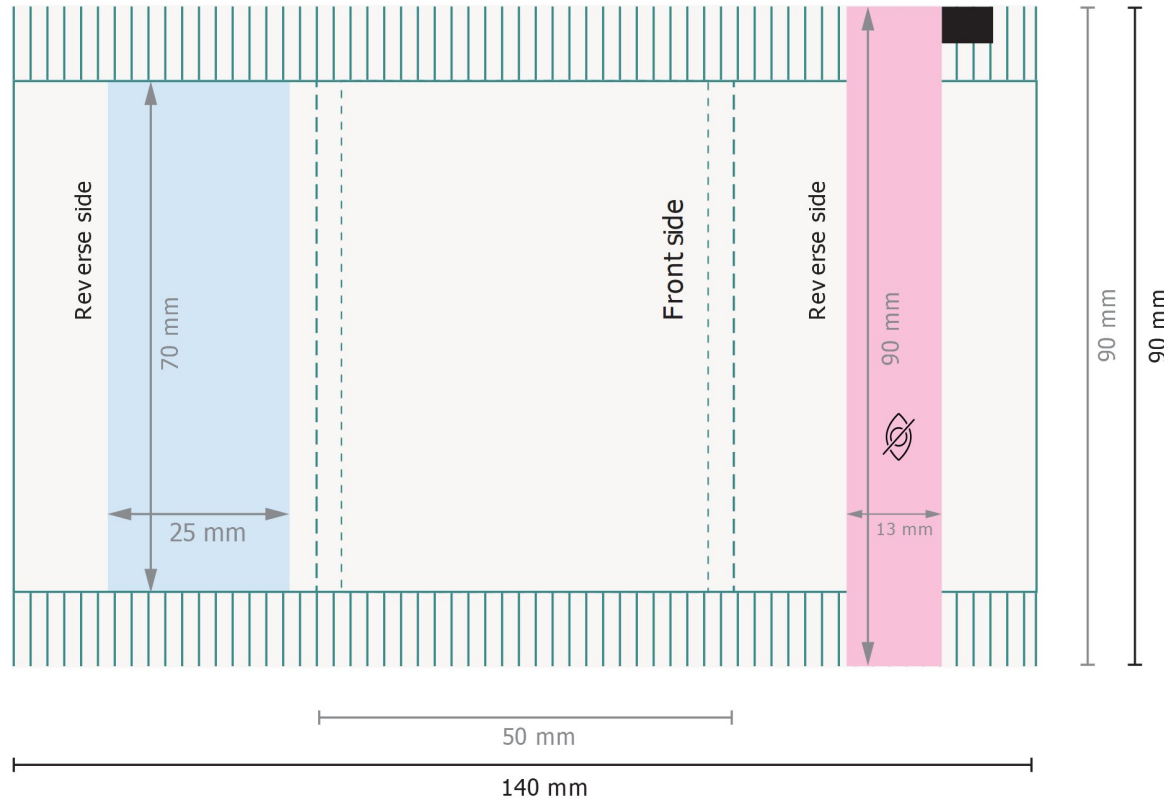

Christmas biscuits

Cinnamon stars

Data format:

14 x 9 cm

Trimmed size (closed):

5 x 9 cm

Safety margin:

4 mm

Maintaining space between the text/information and the edge of the trimmed format prevents undesirable cuts.

■ Area for content information.

Please note:

Allow for trim allowance and safety margin according to instructions.

Arrange background graphics, images or graphics up to the edge of the data format.

Tolerances may occur during production due to cutting, punching and folding processes.

Printing data: Instructions and templates can be found under the menu item *Printing data* at www.onlineprinters.co.uk

Explanation of symbols

— Trimmed size

— Data format

■ invisible