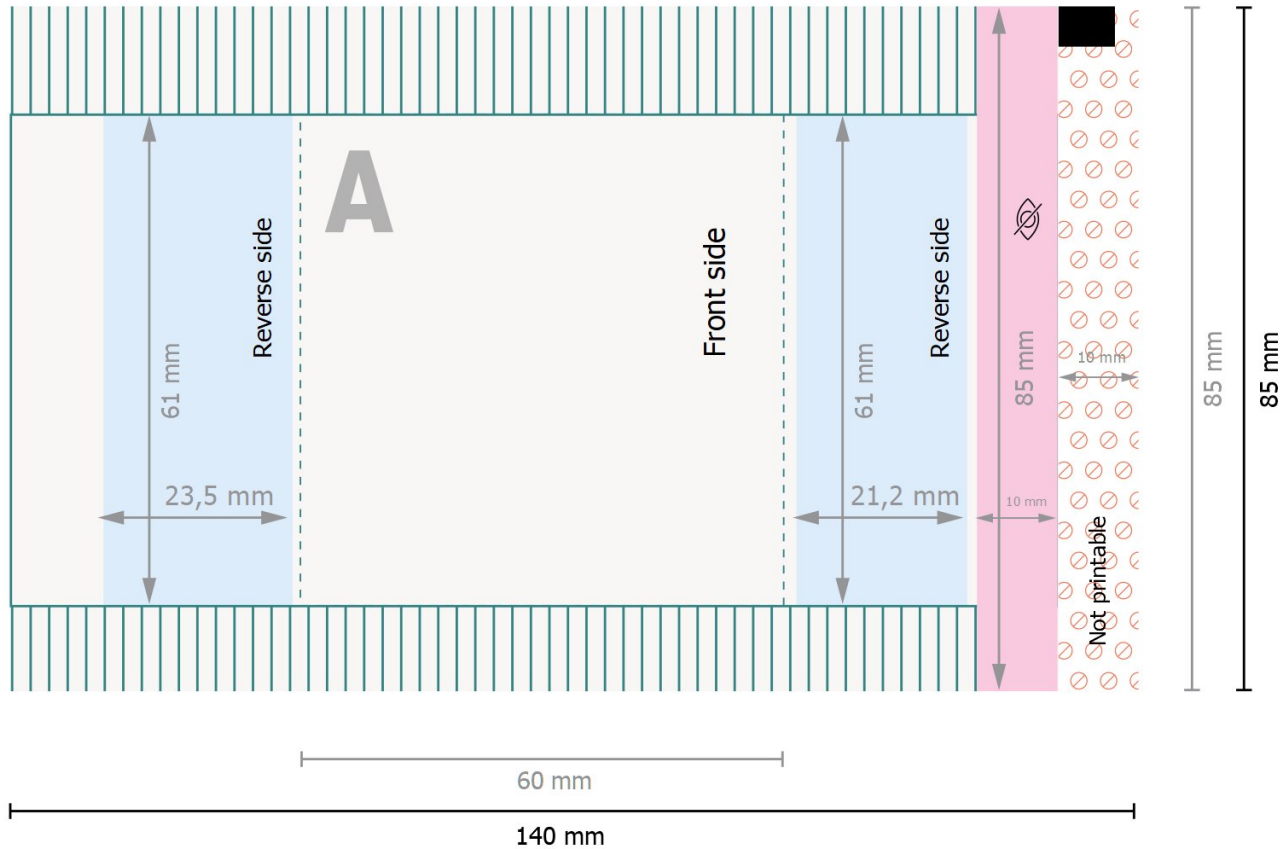

# Vegan fruit gum bears

■ Area for content information.

**Data format:**  
14 x 8,5 cm

**Trimmed size (closed):**  
6 x 8,5 cm

**Safety margin:**  
4 mm  
Maintaining space between the text/information and the edge of the trimmed format prevents undesirable cuts.

## Explanation of symbols

**A** Reading direction

— Trimmed size

— Data format

⊘ Not printable

⊘ invisible

### Please note:

Allow for trim allowance and safety margin according to instructions.

Arrange background graphics, images or graphics up to the edge of the data format.

Tolerances may occur during production due to cutting, punching and folding processes.