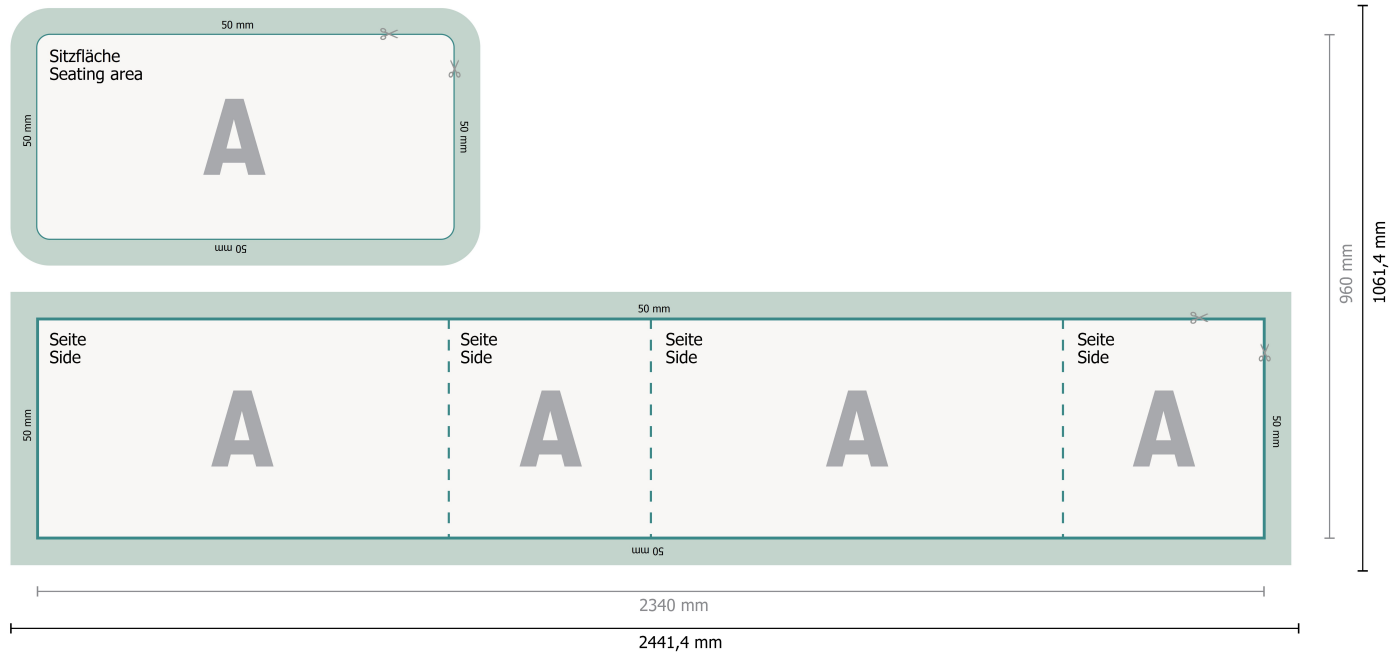

# Cube seats for 2 people

**Dataformat (incl. inlay):**  
244,14 x 106,14 cm

**Trimmed size:**  
234 x 96 cm

Please remove the die line from the download template before generating your printfiles.  
Please provide a second file (view file) to specify the position of the die line.

## Explanation of symbols

-  Reading direction
-  Trimmed size
-  Data format
-  We will cut/perforate your product here
-  inlay
-  Creasing/Folding

## Please note:

Allow for trim allowance and safety margin according to instructions.

Arrange background graphics, images or graphics up to the edge of the data format.

Tolerances may occur during production due to cutting, punching and folding processes.