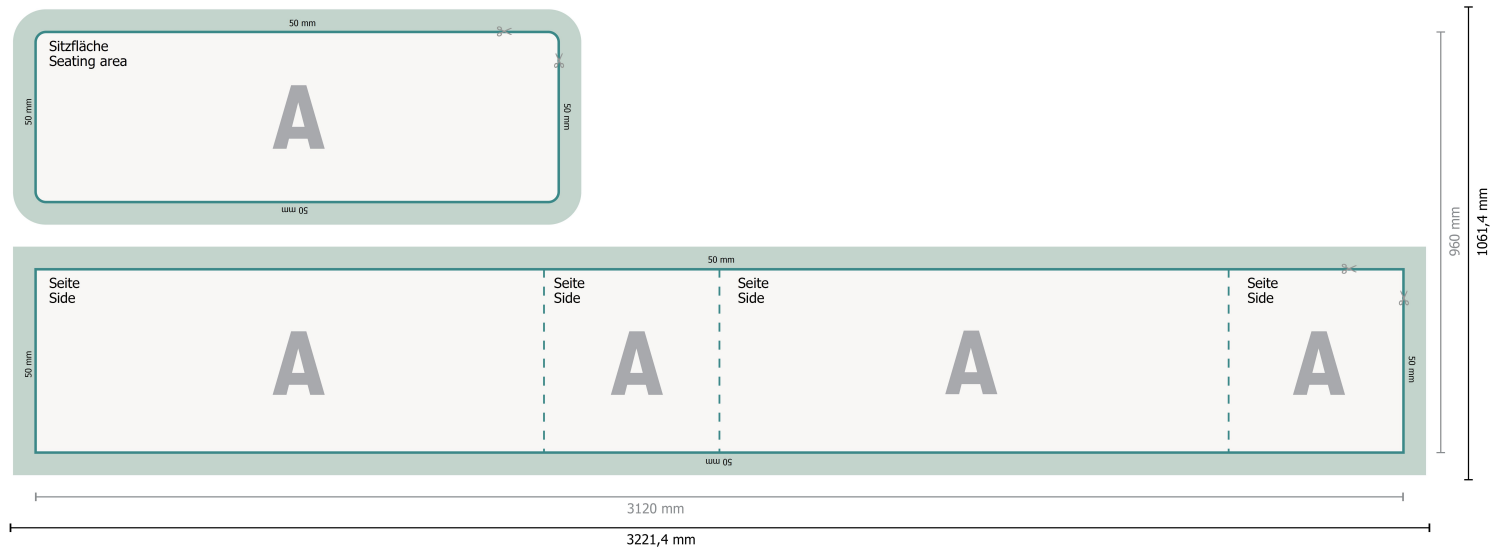

Cube seats for 3 people

Dataformat (incl. inlay):
322,14 x 106,14 cm

Trimmed size:
312 x 96 cm

Please remove the die line from the download template before generating your printfiles.
Please provide a second file (view file) to specify the position of the die line.

Explanation of symbols

-  Reading direction
-  Trimmed size
-  Data format
-  We will cut/perforate your product here
-  inlay
-  Creasing/Folding

Please note:

Allow for trim allowance and safety margin according to instructions.

Arrange background graphics, images or graphics up to the edge of the data format.

Tolerances may occur during production due to cutting, punching and folding processes.

Printing data: Instructions and templates can be found under the menu item *Printing data* at www.onlineprinters.co.uk