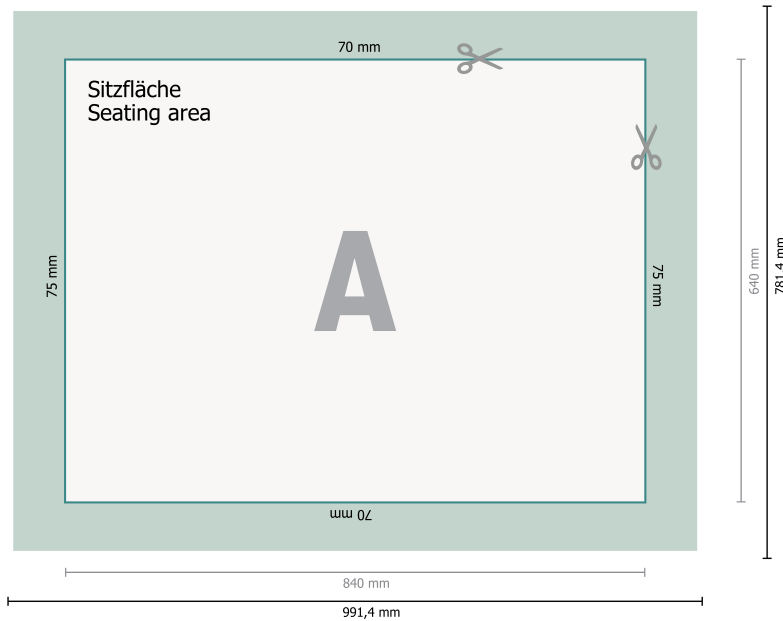

Dataformat (incl. inlay) backrest:
122,14 x 78,14 cm

Trimmed size backrest:
112 x 68 cm

Dataformat (incl. inlay) seat surface:
99,14 x 78,14 cm

Trimmed size seat surface:
84 x 64 cm

Please remove the die line from the download template before generating your printfiles.
Please provide a second file (view file) to specify the position of the die line.

Explanation of symbols

- Reading direction
- Trimmed size
- Data format
- We will cut/perforate your product here
- inlay
- Creasing/Folding

Please note:

Allow for trim allowance and safety margin according to instructions.

Arrange background graphics, images or graphics up to the edge of the data format.

Tolerances may occur during production due to cutting, punching and folding processes.

Printing data: Instructions and templates can be found under the menu item *Printing data* at www.onlineprinters.co.uk