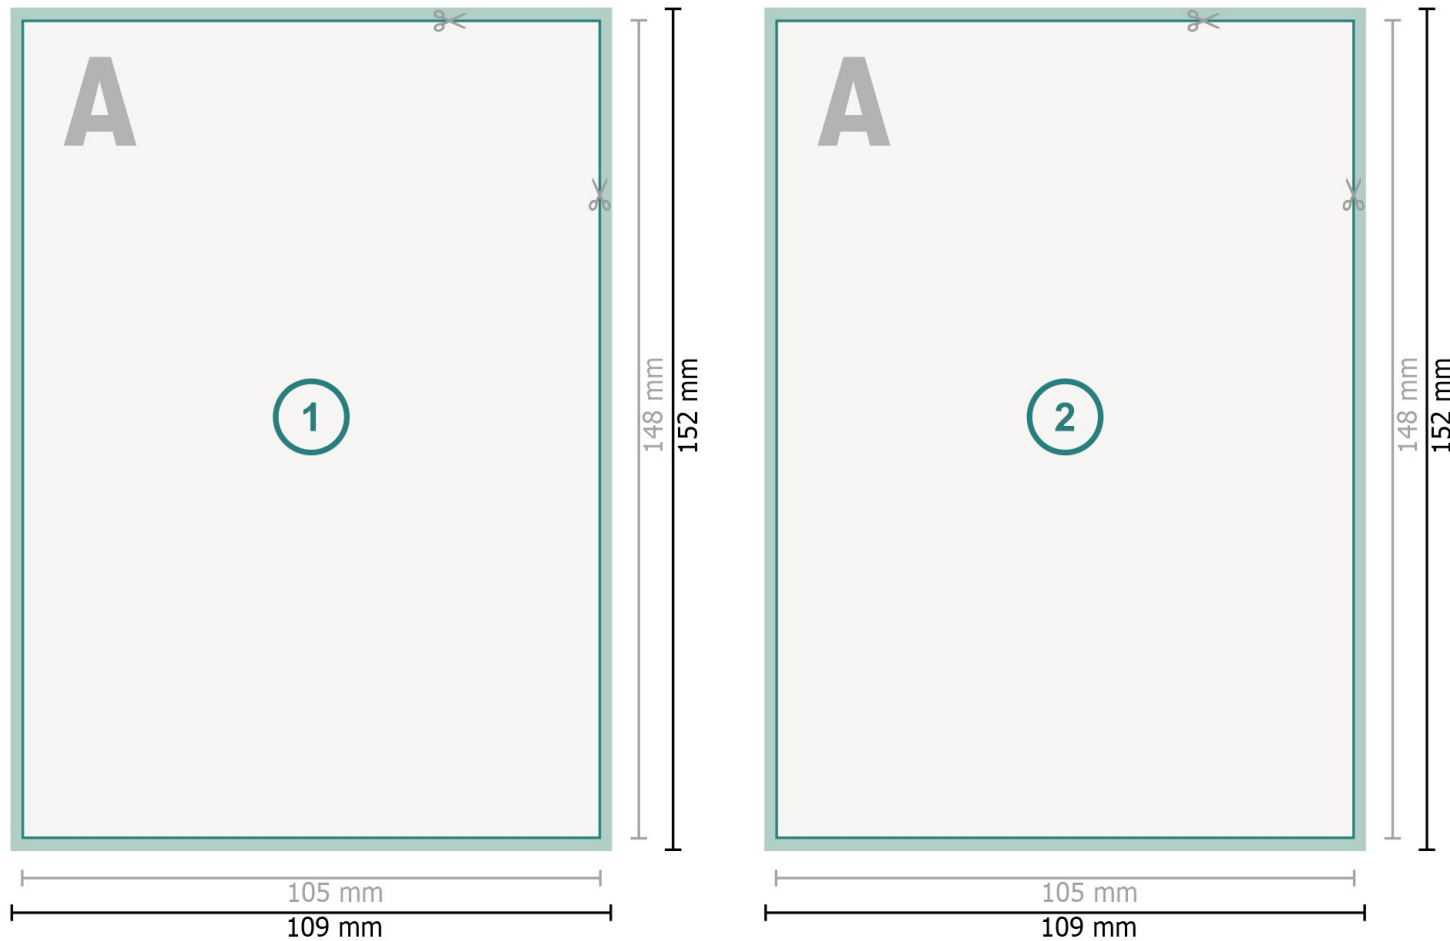

Postcards with spot relief varnish, A6

Dataformat (incl. mm bleed):
10,9 x 15,2 cm

bleed:
mm

Trimmed size:
10,5 x 14,8 cm

Safety margin:
4 mm
Maintaining space between the text/information and the edge of the trimmed format prevents undesirable cuts.

Please note:

Allow for trim allowance and safety margin according to instructions.

Arrange background graphics, images or graphics up to the edge of the data format.

Tolerances may occur during production due to cutting, punching and folding processes.

Printing data: Instructions and templates can be found under the menu item *Printing data* at www.onlineprinters.co.uk

Explanation of symbols

 Bleed

 Reading direction

 Trimmed size

 Data format