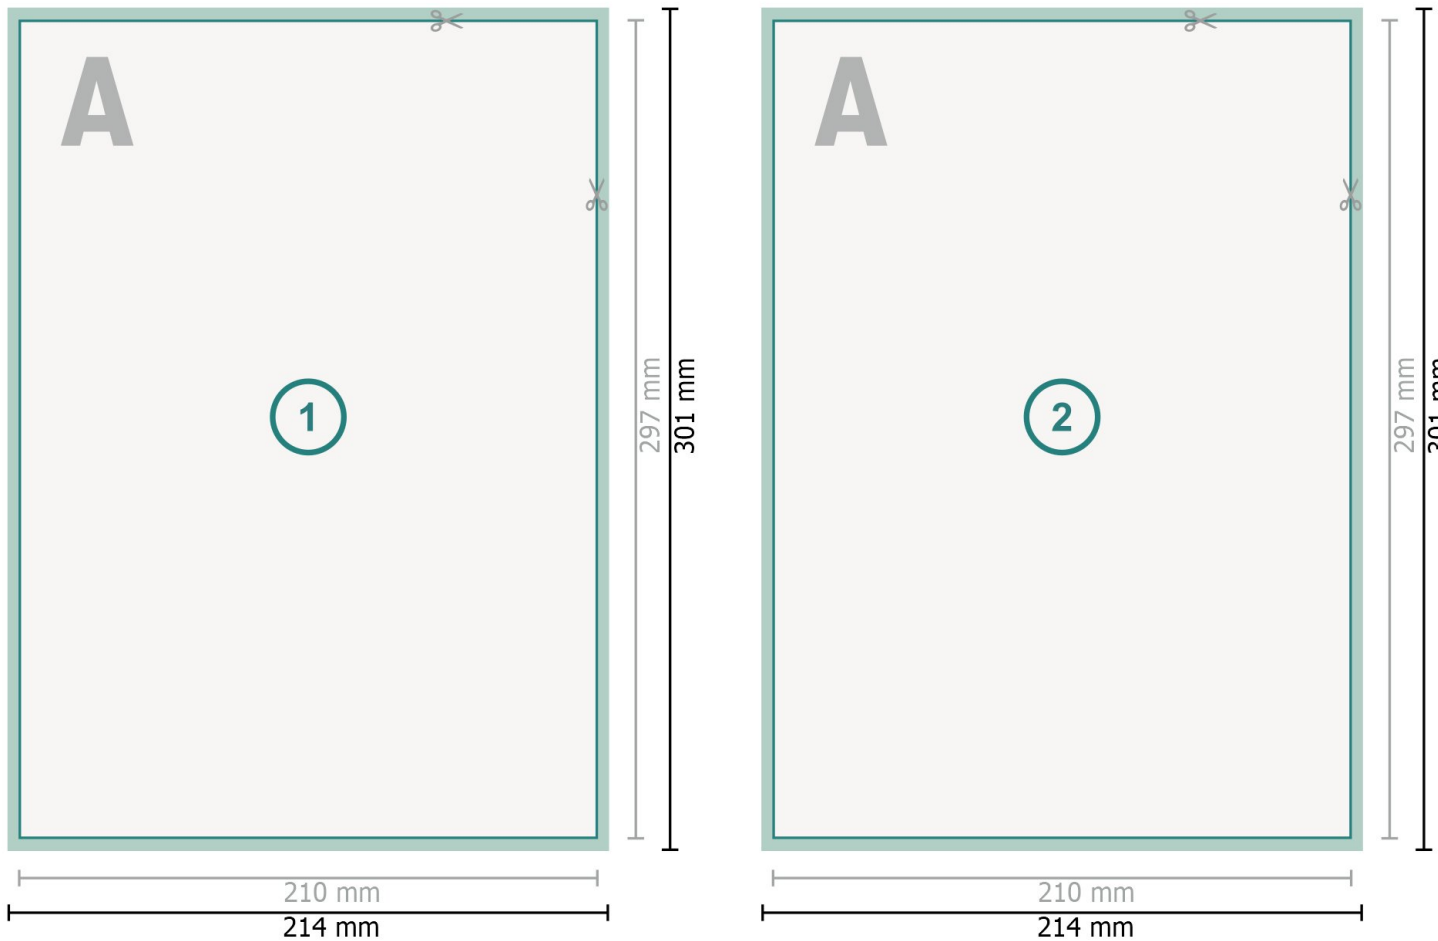

# Postcards with spot relief varnish, A4

**Dataformat (incl. mm bleed):**

21,4 x 30,1 cm

**bleed:**

mm

**Trimmed size:**

21 x 29,7 cm

**Safety margin:**

4 mm

Maintaining space between the text/information and the edge of the trimmed format prevents undesirable cuts.

**Please note:**

Allow for trim allowance and safety margin according to instructions.

Arrange background graphics, images or graphics up to the edge of the data format.

Tolerances may occur during production due to cutting, punching and folding processes.

Printing data: Instructions and templates can be found under the menu item *Printing data* at [www.onlineprinters.co.uk](http://www.onlineprinters.co.uk)

**Explanation of symbols**

 Bleed

 Reading direction

 Trimmed size

 Data format