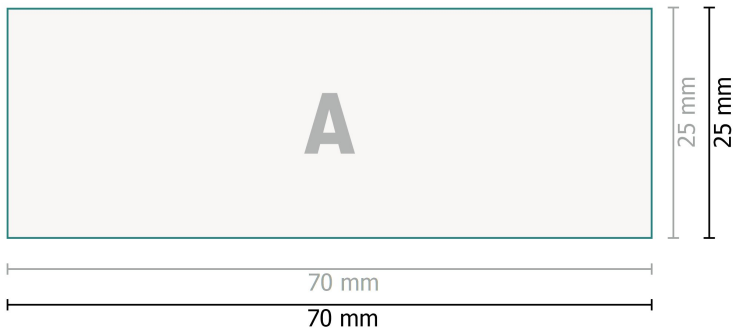

Trodat Printy self-inking stamp, 4915

Texts, objects and graphs must be created in 100 % black, no grey scales

Data format:

7 x 2,5 in

Safety margin:

1 mm

Maintaining space between the text/information and the edge of the trimmed format prevents undesirable cuts.

Explanation of symbols

A Reading direction

—| Trimmed size

—| Data format

Please note:

Allow for trim allowance and safety margin according to instructions.

Arrange background graphics, images or graphics up to the edge of the data format.