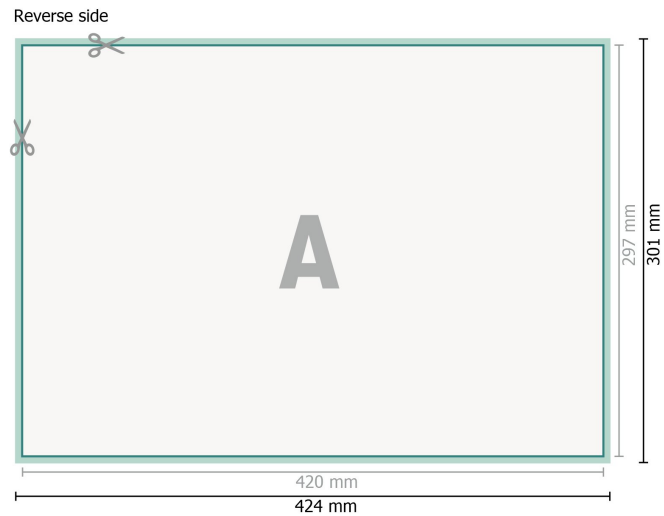

NCR pads, landscape, A3

Dataformat (incl. 2 mm bleed):

42,4 x 30,1 cm

bleed:

2 mm

Trimmed size:

42 x 29,7 cm

Safety margin:

4 mm

Maintaining space between the text/information and the edge of the trimmed format prevents undesirable cuts.

Please note:

Allow for trim allowance and safety margin according to instructions.

Arrange background graphics, images or graphics up to the edge of the data format.

Explanation of symbols

 Bleed

 Reading direction

 Trimmed size

 Data format