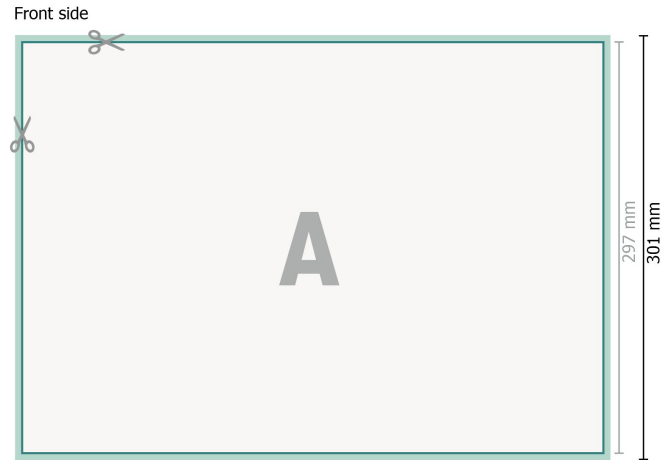

NCR pads, landscape, A3

Dataformat (incl. 2 mm bleed):

42,4 x 30,1 cm

bleed:

2 mm

Trimmed size:

42 x 29,7 cm

Safety margin:

4 mm

Maintaining space between the text/information and the edge of the trimmed format prevents undesirable cuts.

Please note:

Allow for trim allowance and safety margin according to instructions.

Arrange background graphics, images or graphics up to the edge of the data format.

Explanation of symbols

 Bleed

 Reading direction

 Trimmed size

 Data format